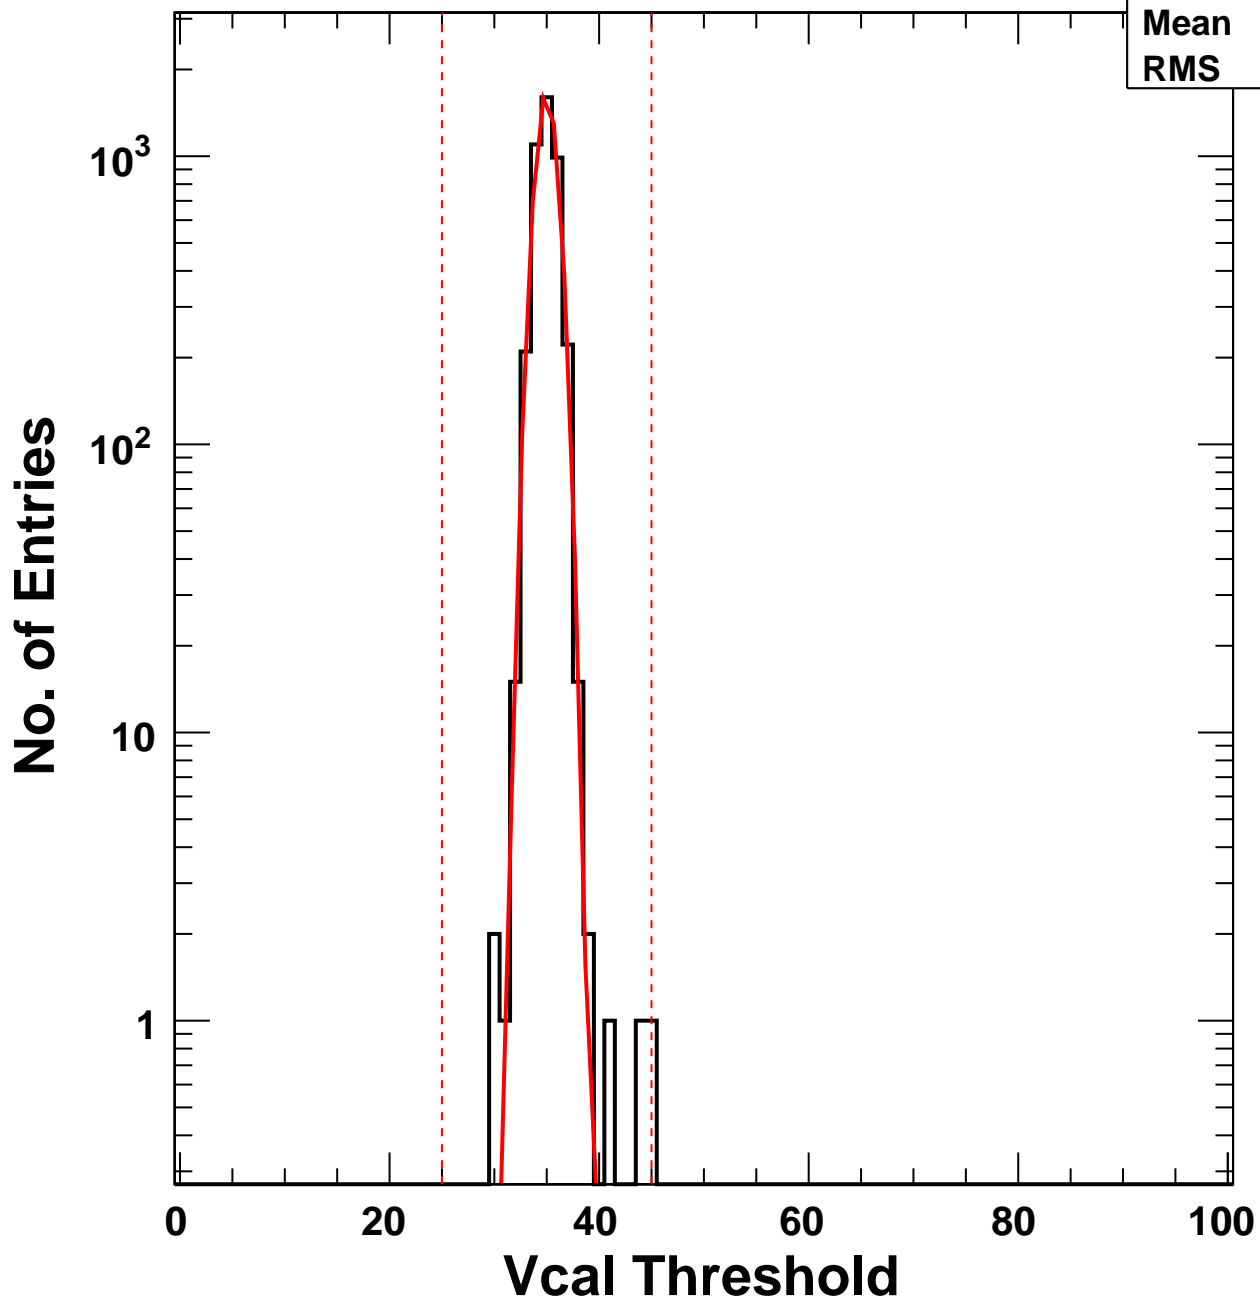

Vcal Threshold Trimmed

VcalThresholdTrimmed_6254

Entries	4160
Mean	34.98
RMS	1.028