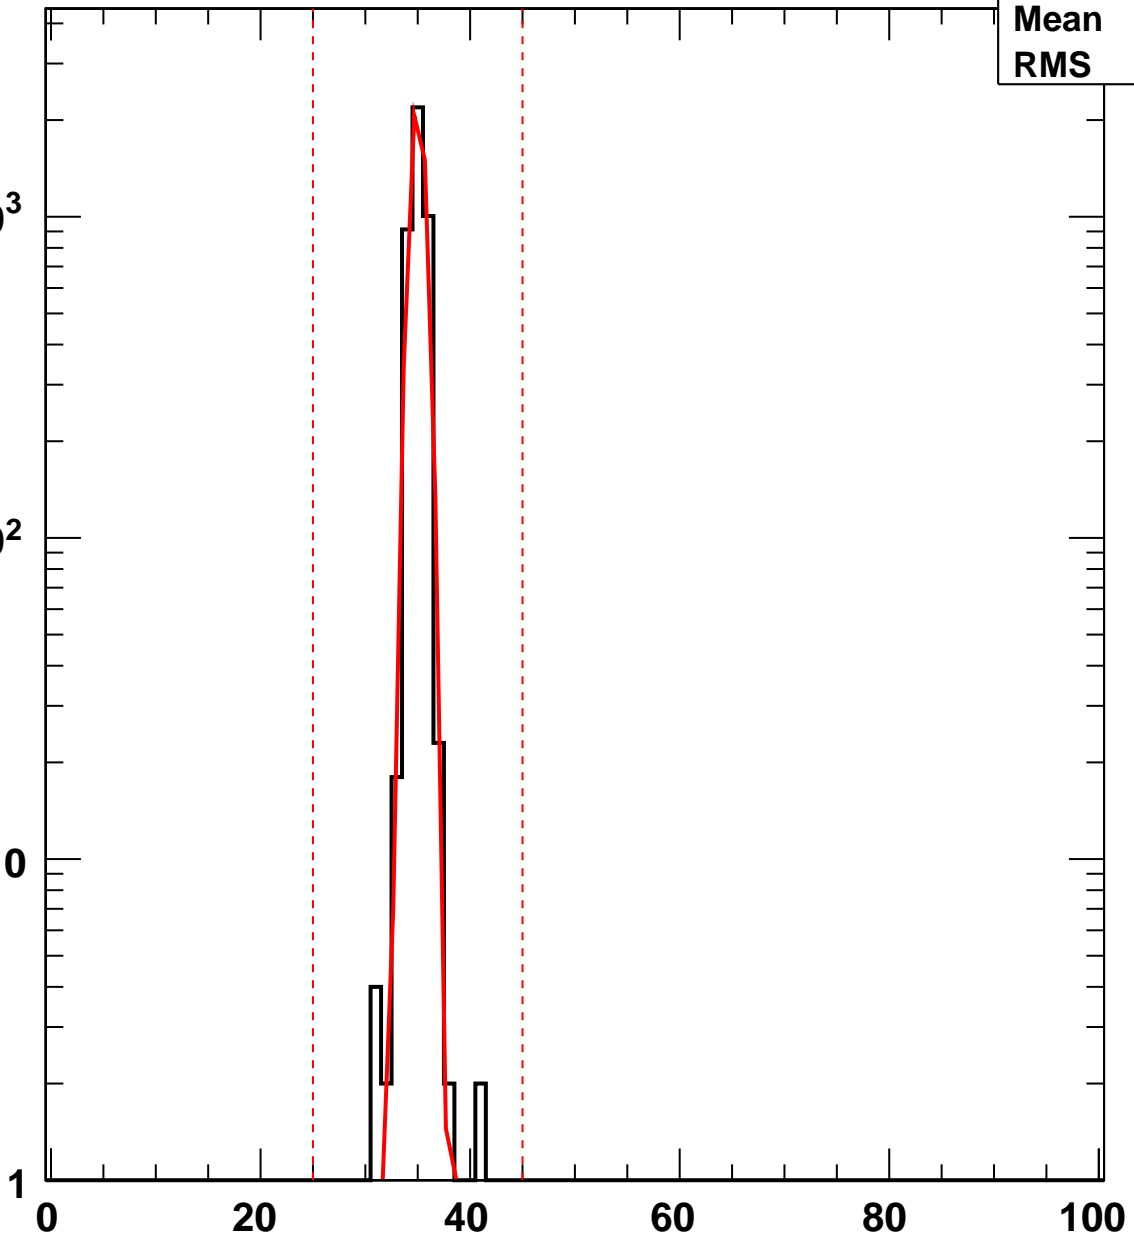

# Vcal Threshold Trimmed

VcalThresholdTrimmed\_14588

<b>Entries</b>	<b>4160</b>
<b>Mean</b>	<b>35.02</b>
<b>RMS</b>	<b>0.7357</b>

No. of Entries

Vcal Threshold