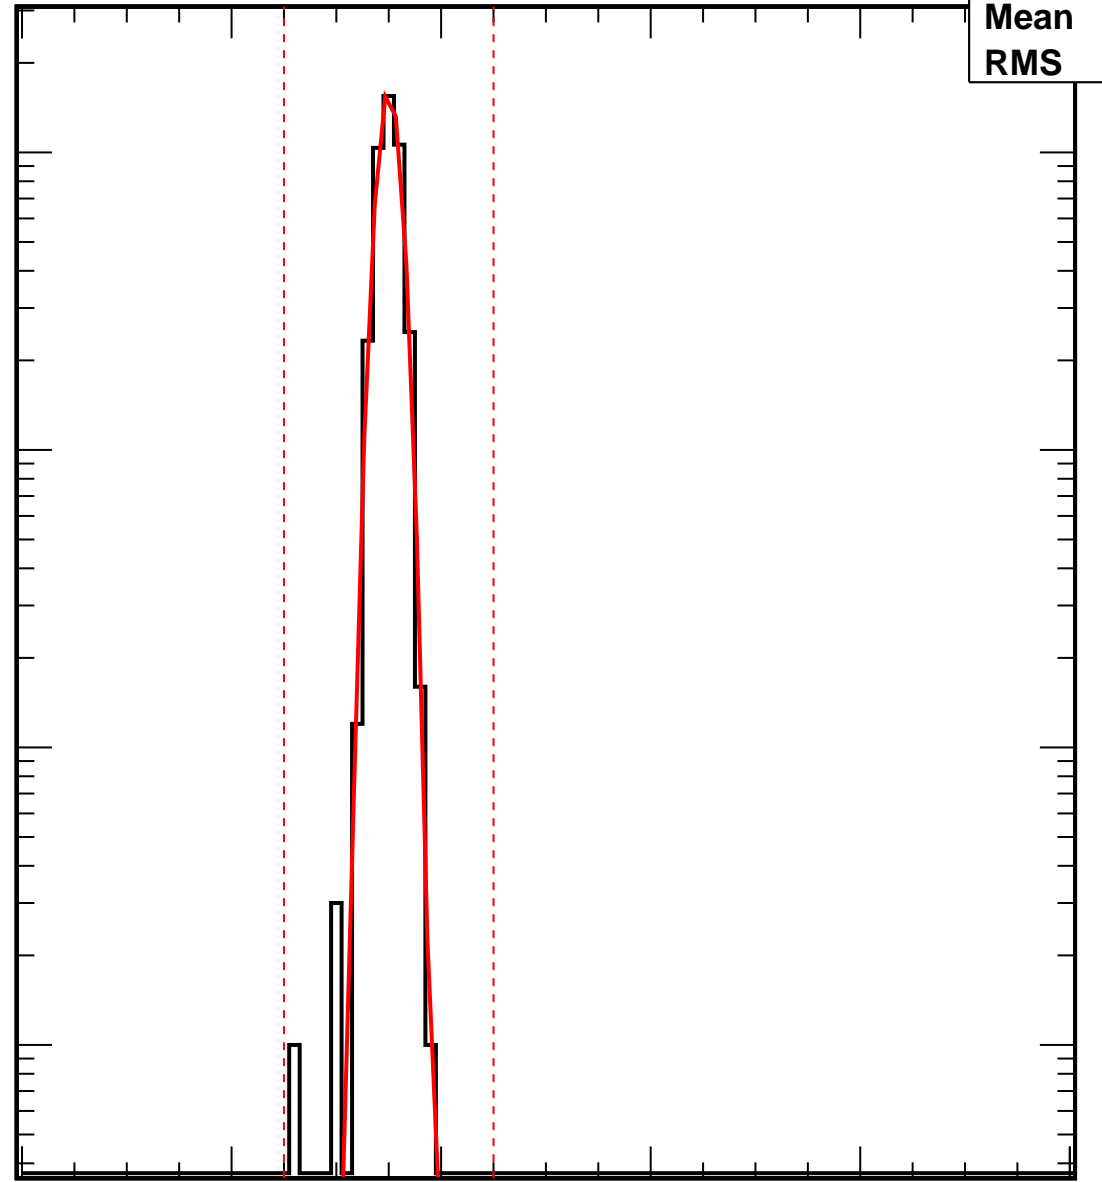

Vcal Threshold Trimmed

VcalThresholdTrimmed_17487

Entries	4160
Mean	35.01
RMS	1.034

No. of Entries

10³
10²
10
1

Vcal Threshold