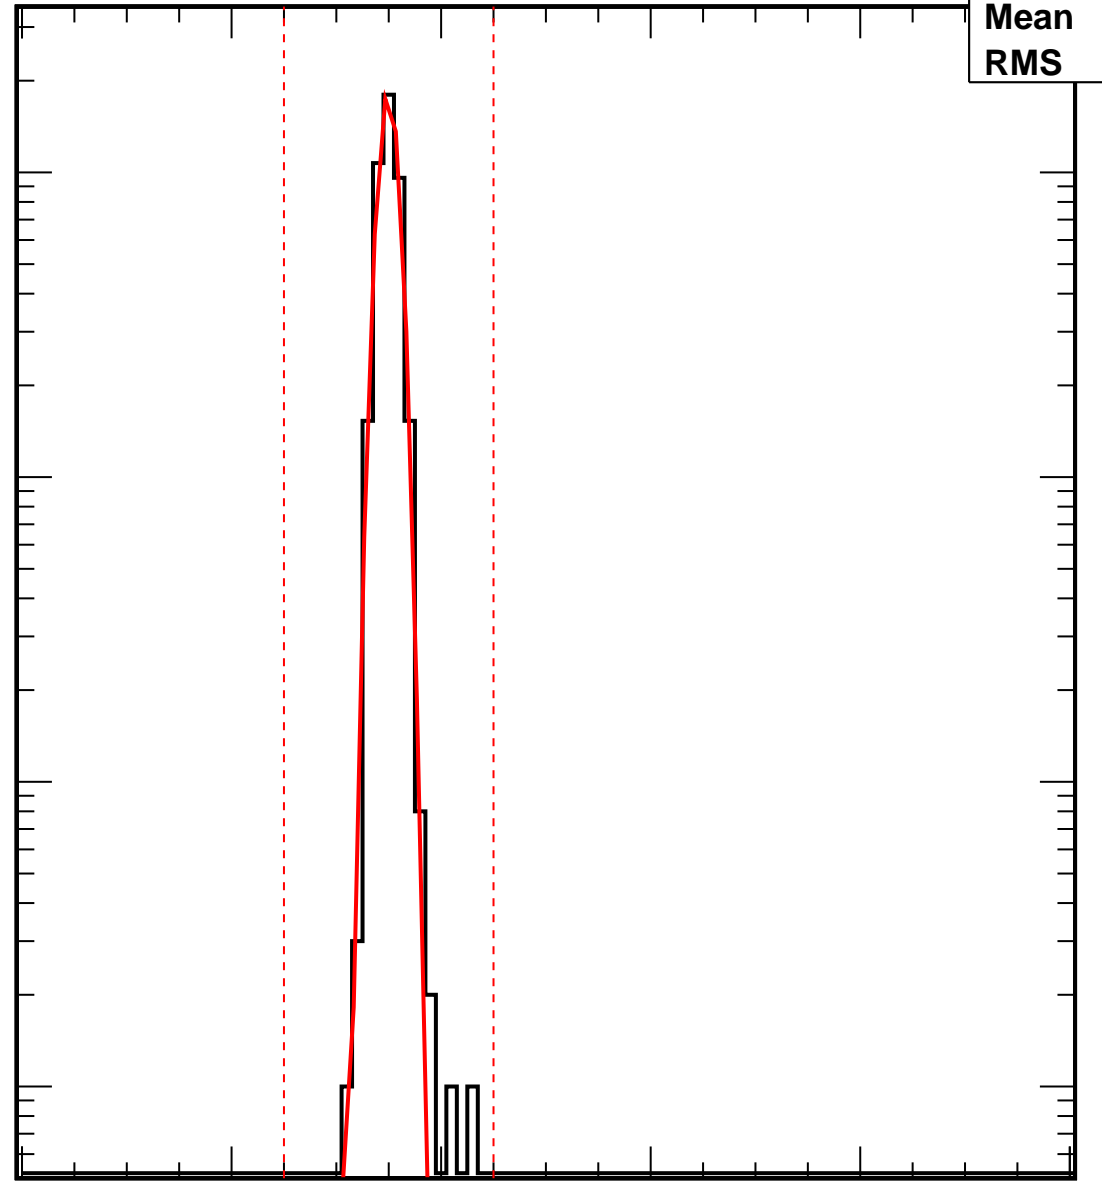

Vcal Threshold Trimmed

VcalThresholdTrimmed_24237

Entries	4154
Mean	34.98
RMS	0.9182

No. of Entries

10³
10²
10
1

0 20 40 60 80 100

Vcal Threshold