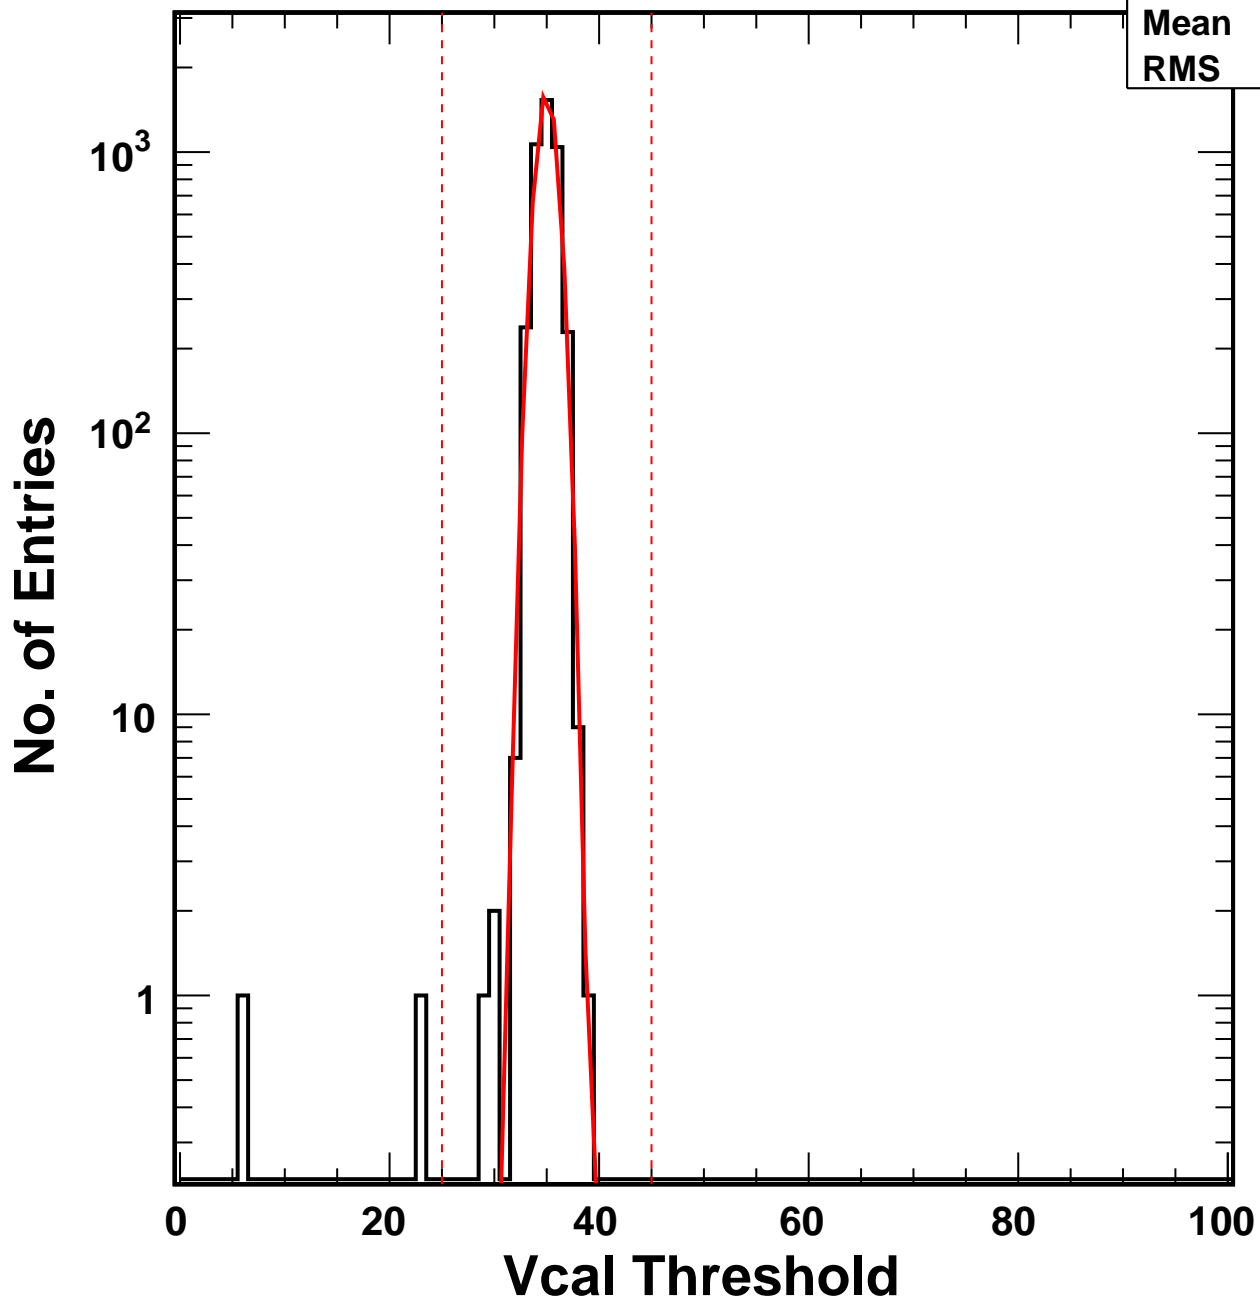

# Vcal Threshold Trimmed

VcalThresholdTrimmed\_27345

Entries 4130

Mean 34.98

RMS 1.123