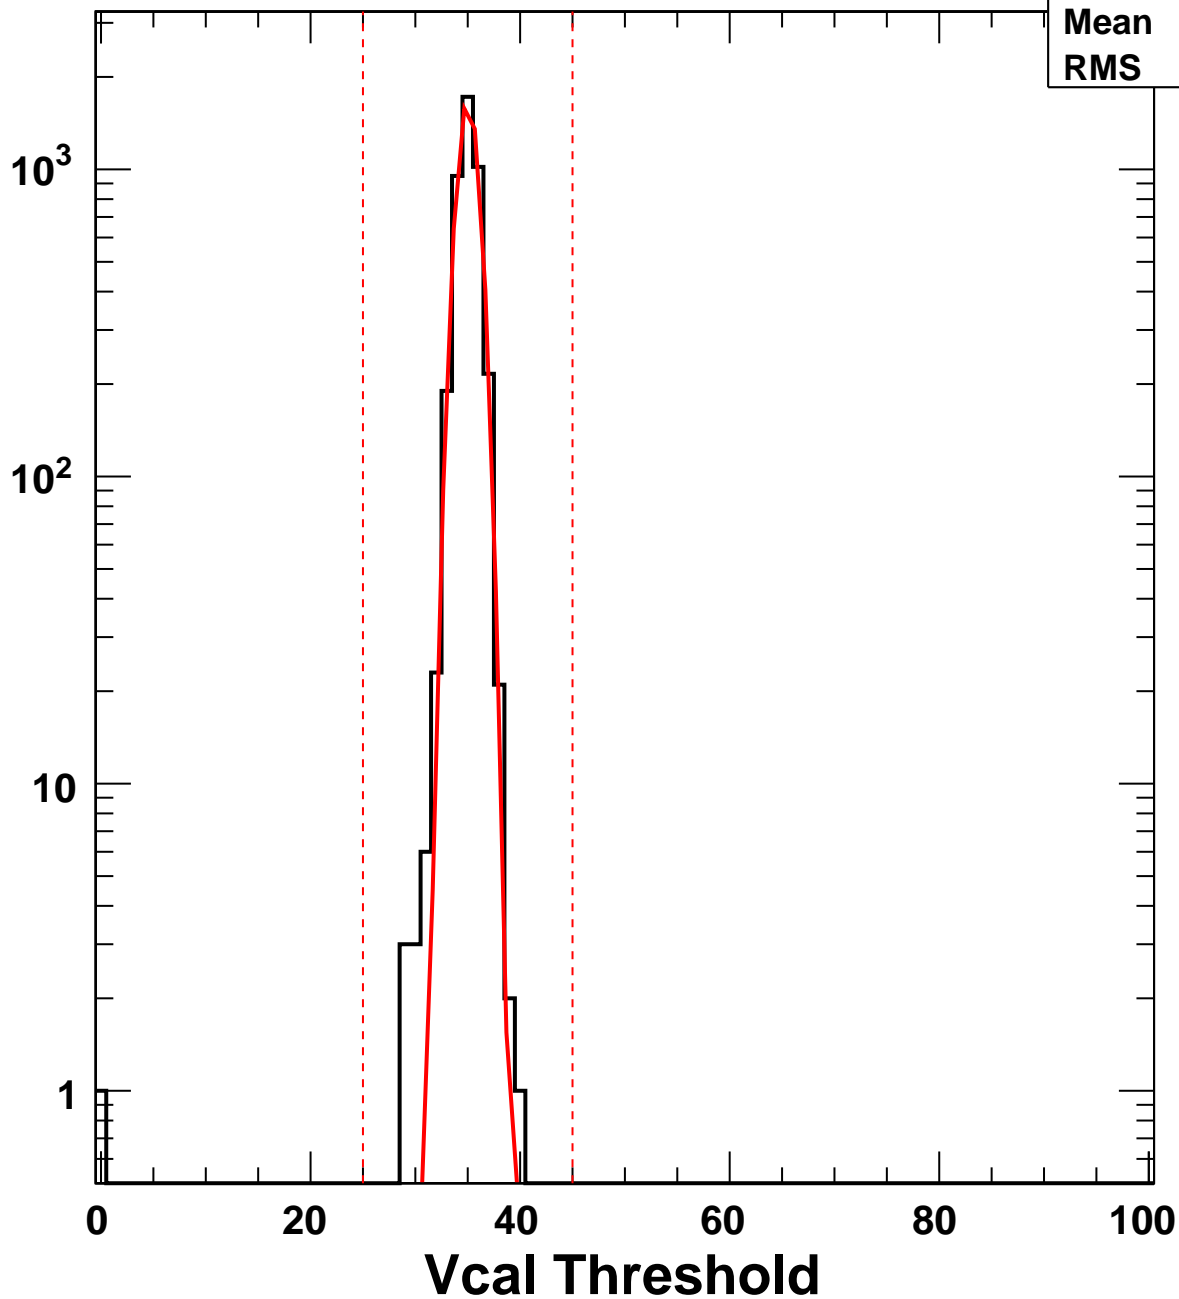

Vcal Threshold Trimmed

No. of Entries

VcalThresholdTrimmed_823	
Entries	4160
Mean	35.01
RMS	1.155