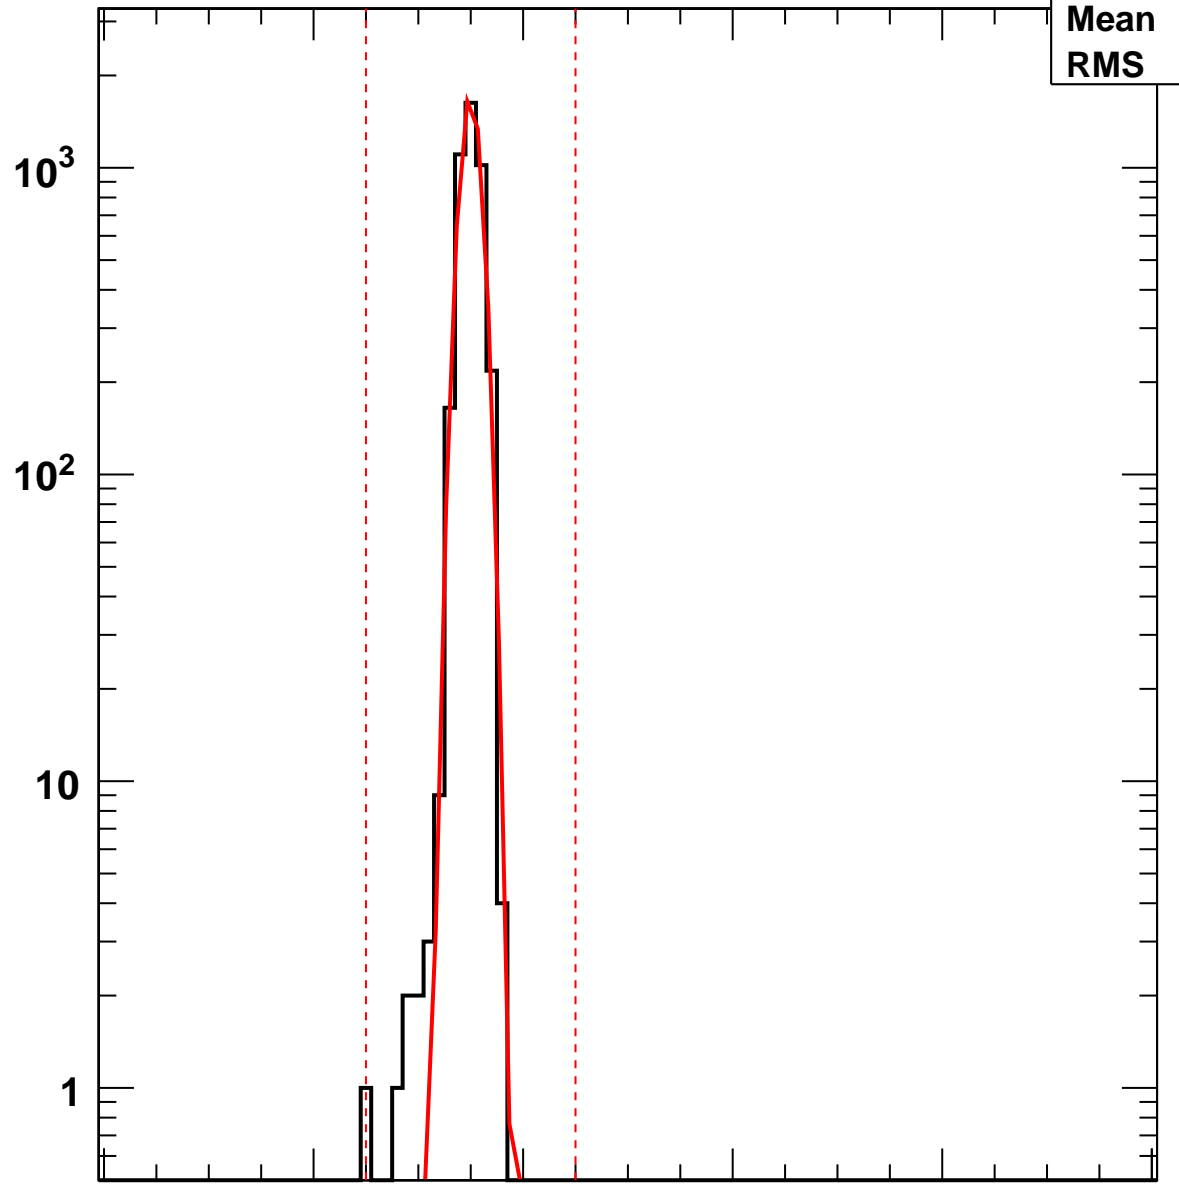

# Vcal Threshold Trimmed

VcalThresholdTrimmed\_6379

<b>Entries</b>	<b>4160</b>
<b>Mean</b>	<b>34.99</b>
<b>RMS</b>	<b>0.992</b>

No. of Entries

0 20 40 60 80 100

Vcal Threshold