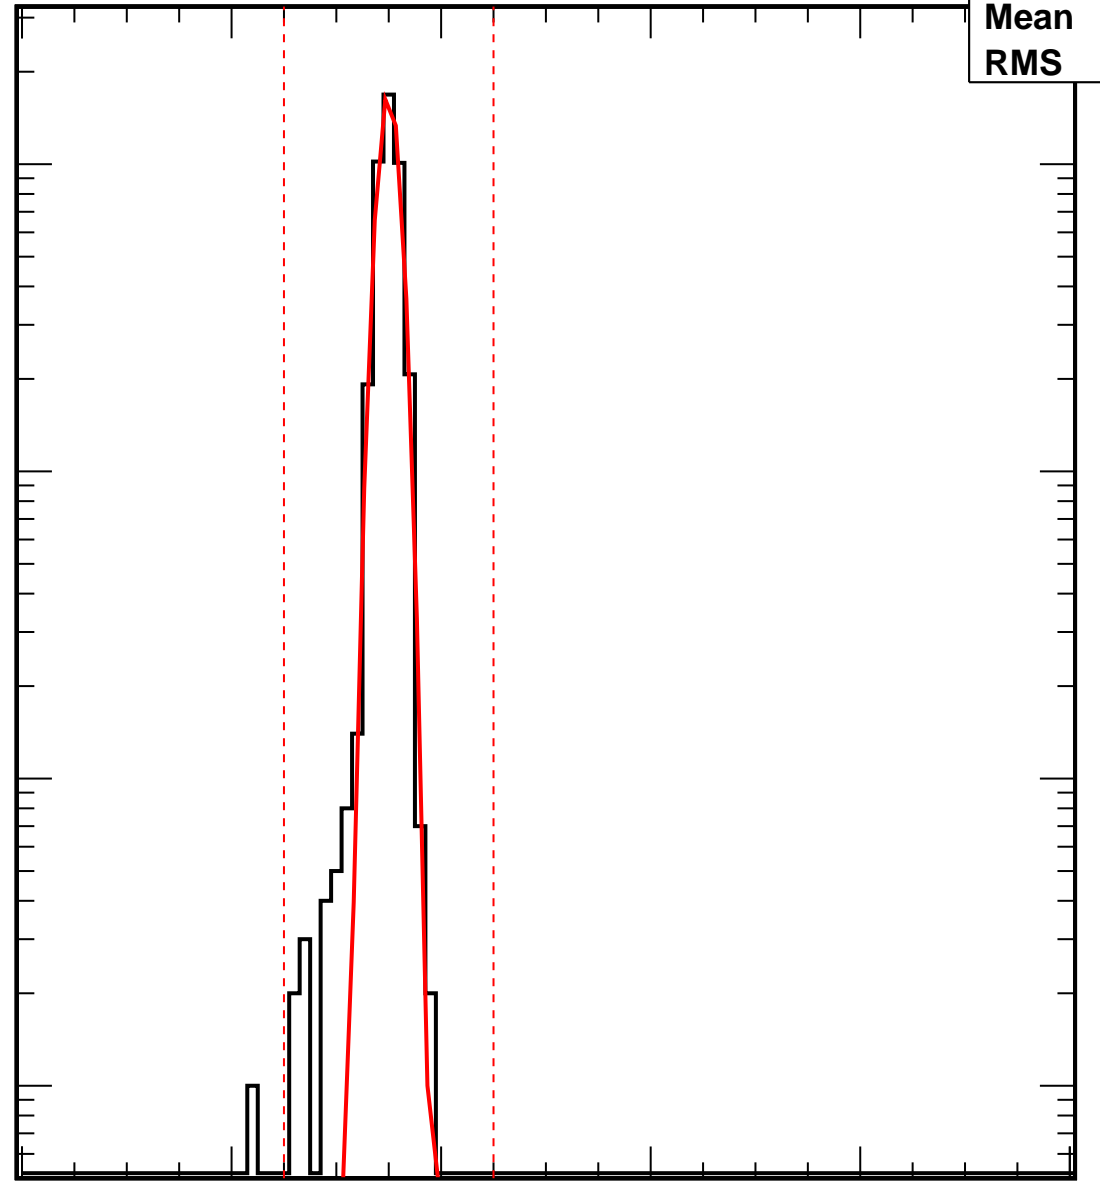

Vcal Threshold Trimmed

VcalThresholdTrimmed_13015

Entries	4160
Mean	34.97
RMS	1.07

No. of Entries

10³
10²
10
1

0 20 40 60 80 100

Vcal Threshold