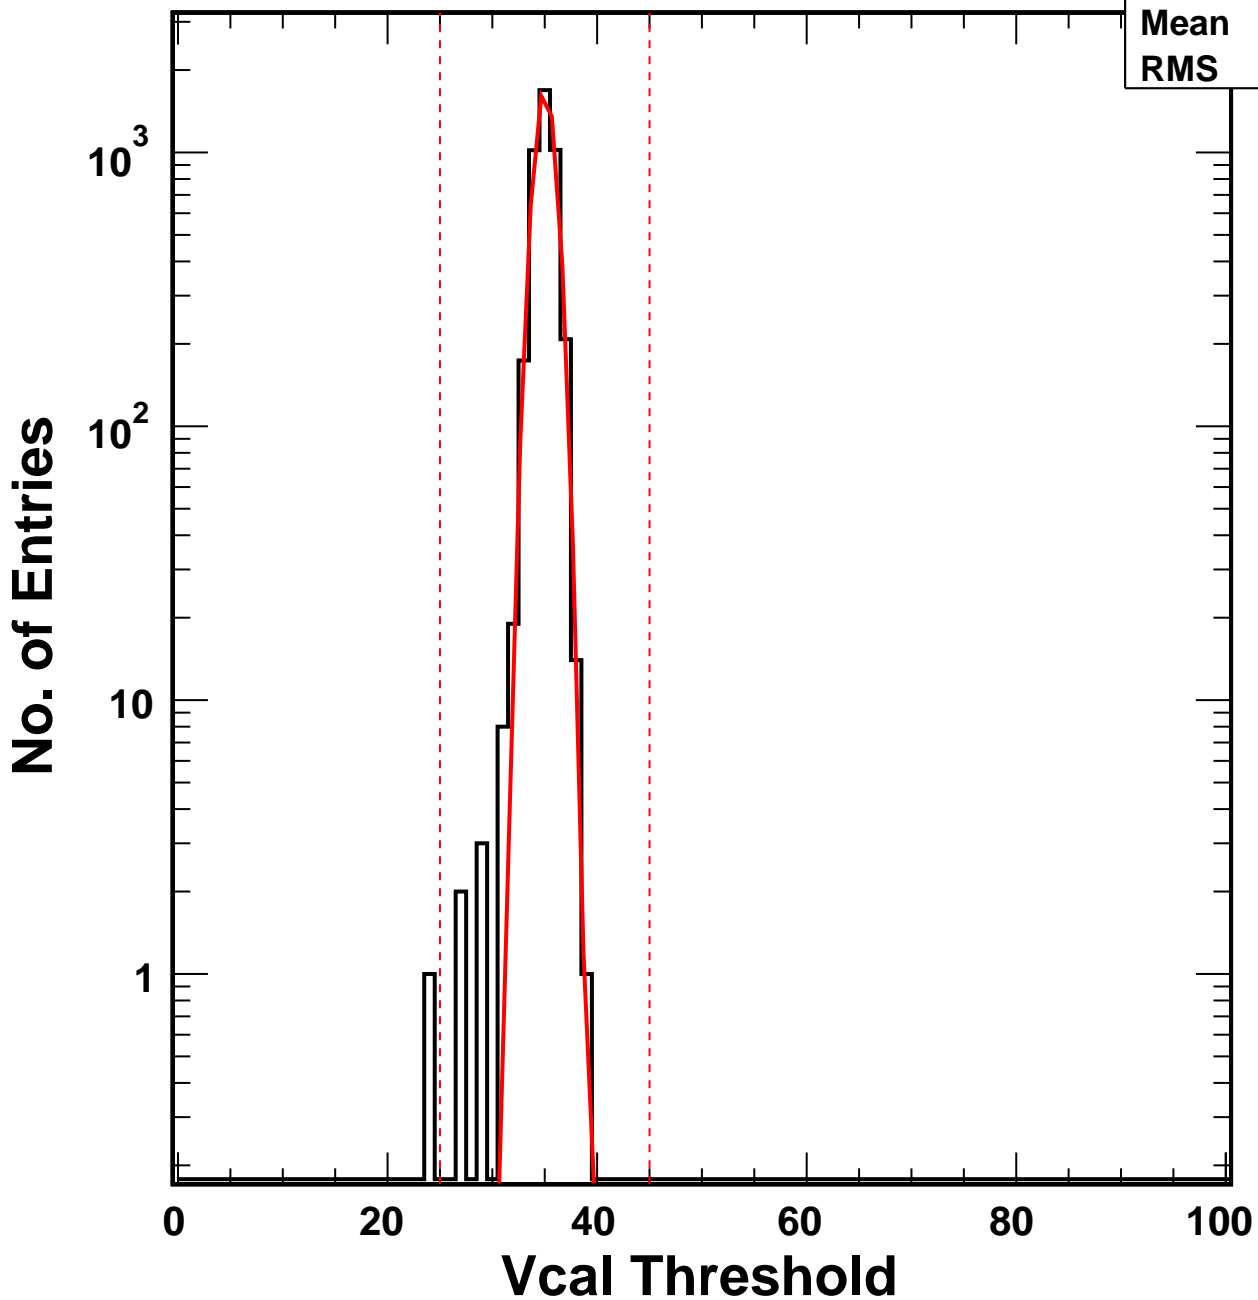

Vcal Threshold Trimmed

VcalThresholdTrimmed_867

Entries 4160

Mean 35

RMS 1.025