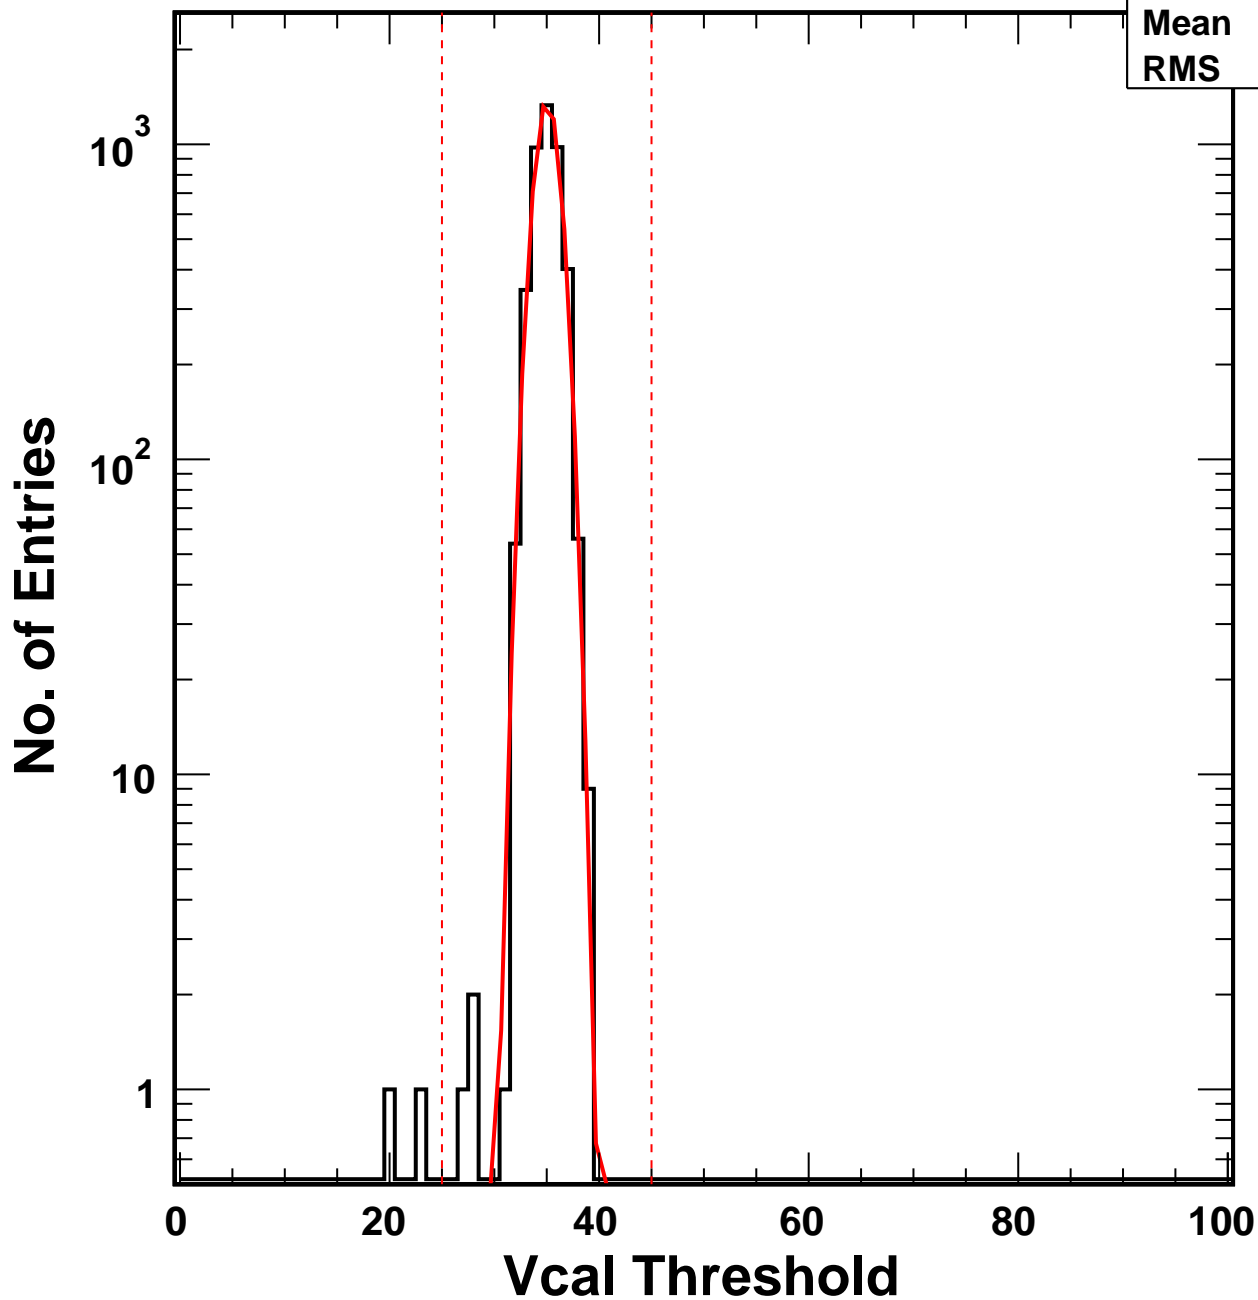

# Vcal Threshold Trimmed

VcalThresholdTrimmed\_3630

Entries 4160

Mean 35.03

RMS 1.262