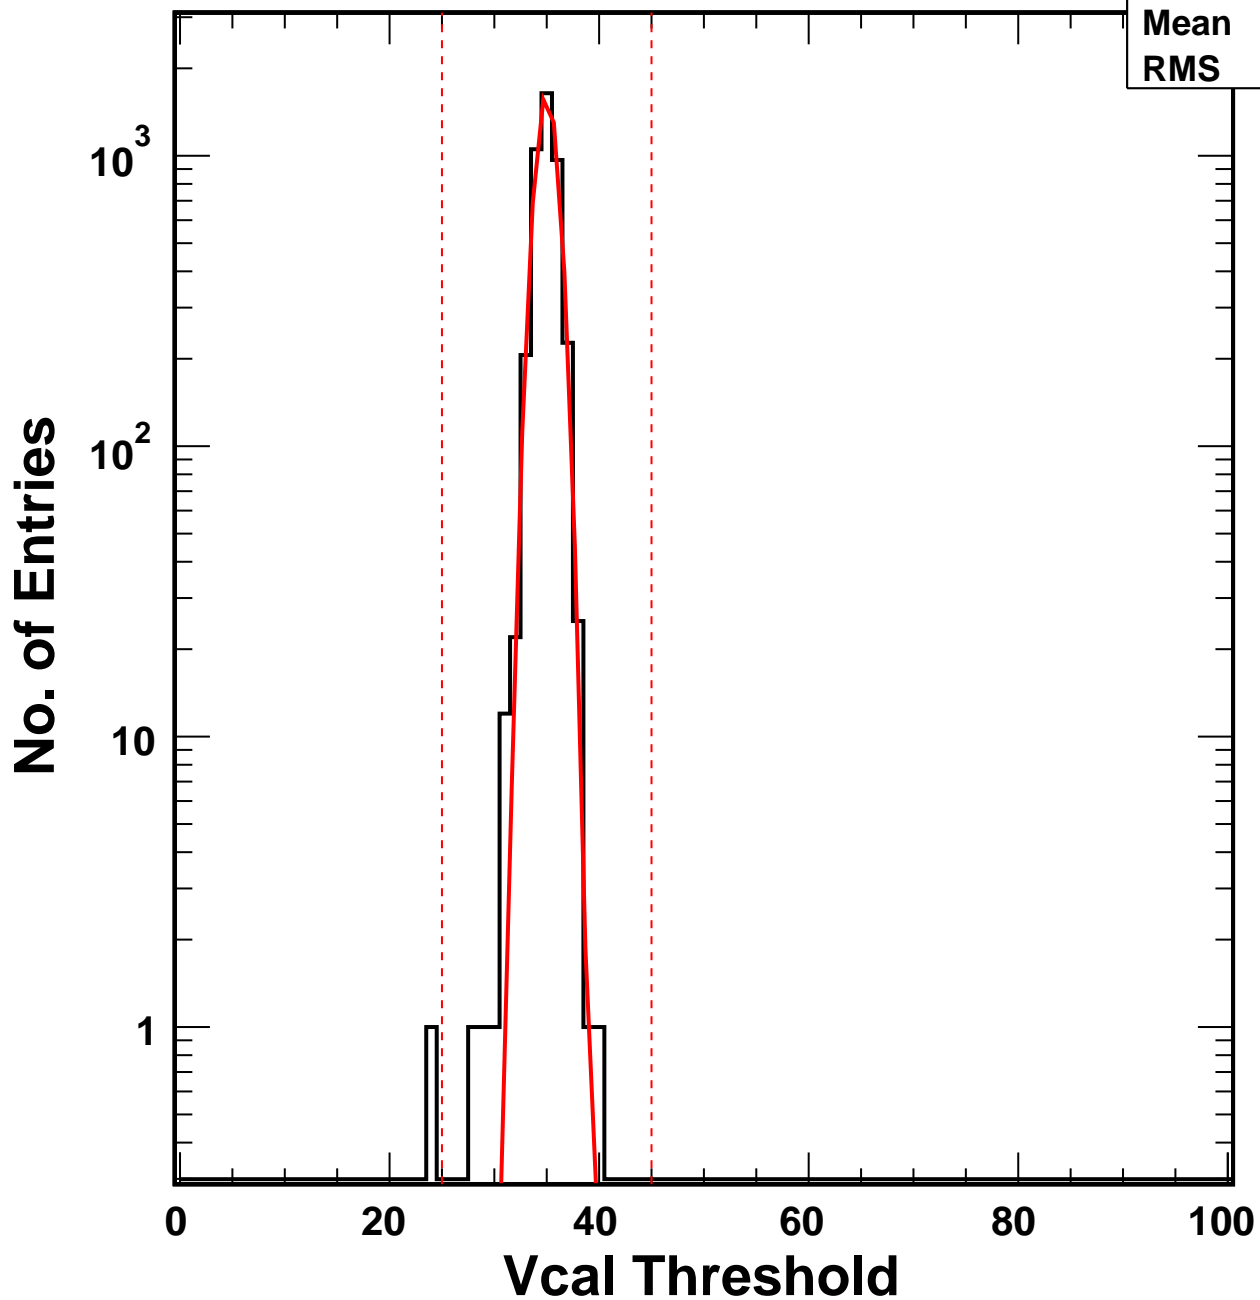

Vcal Threshold Trimmed

VcalThresholdTrimmed_1707

Entries 4160

Mean 34.98

RMS 1.056