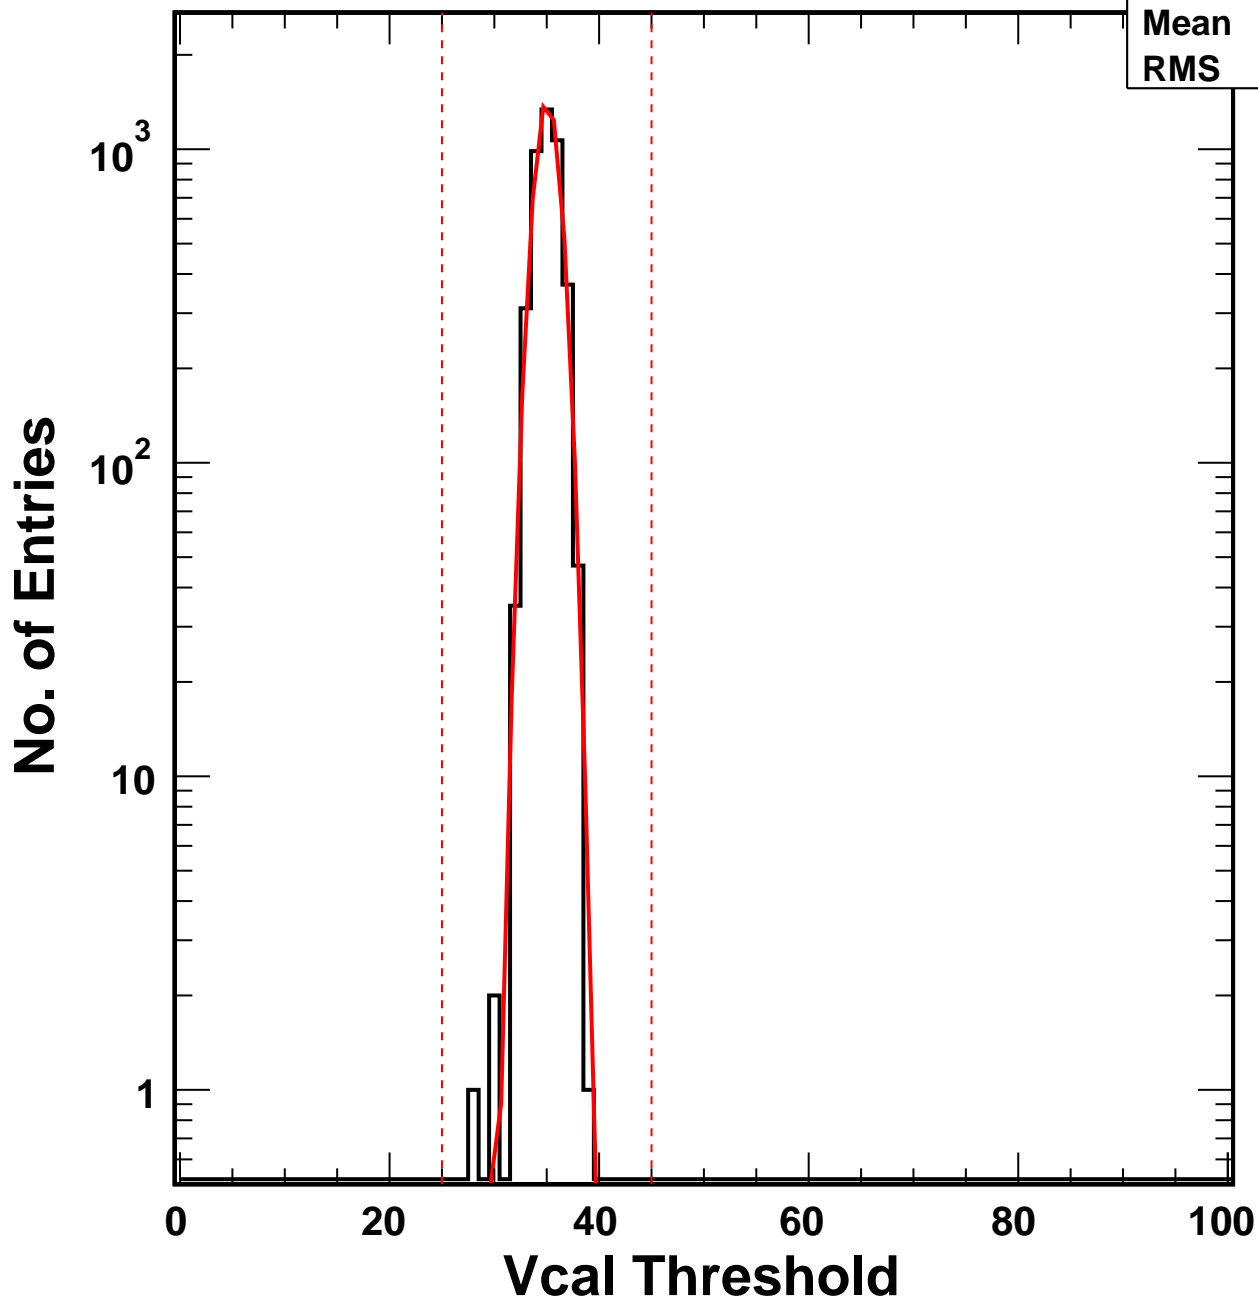

# Vcal Threshold Trimmed

VcalThresholdTrimmed\_1829

Entries 4160

Mean 35.05

RMS 1.162