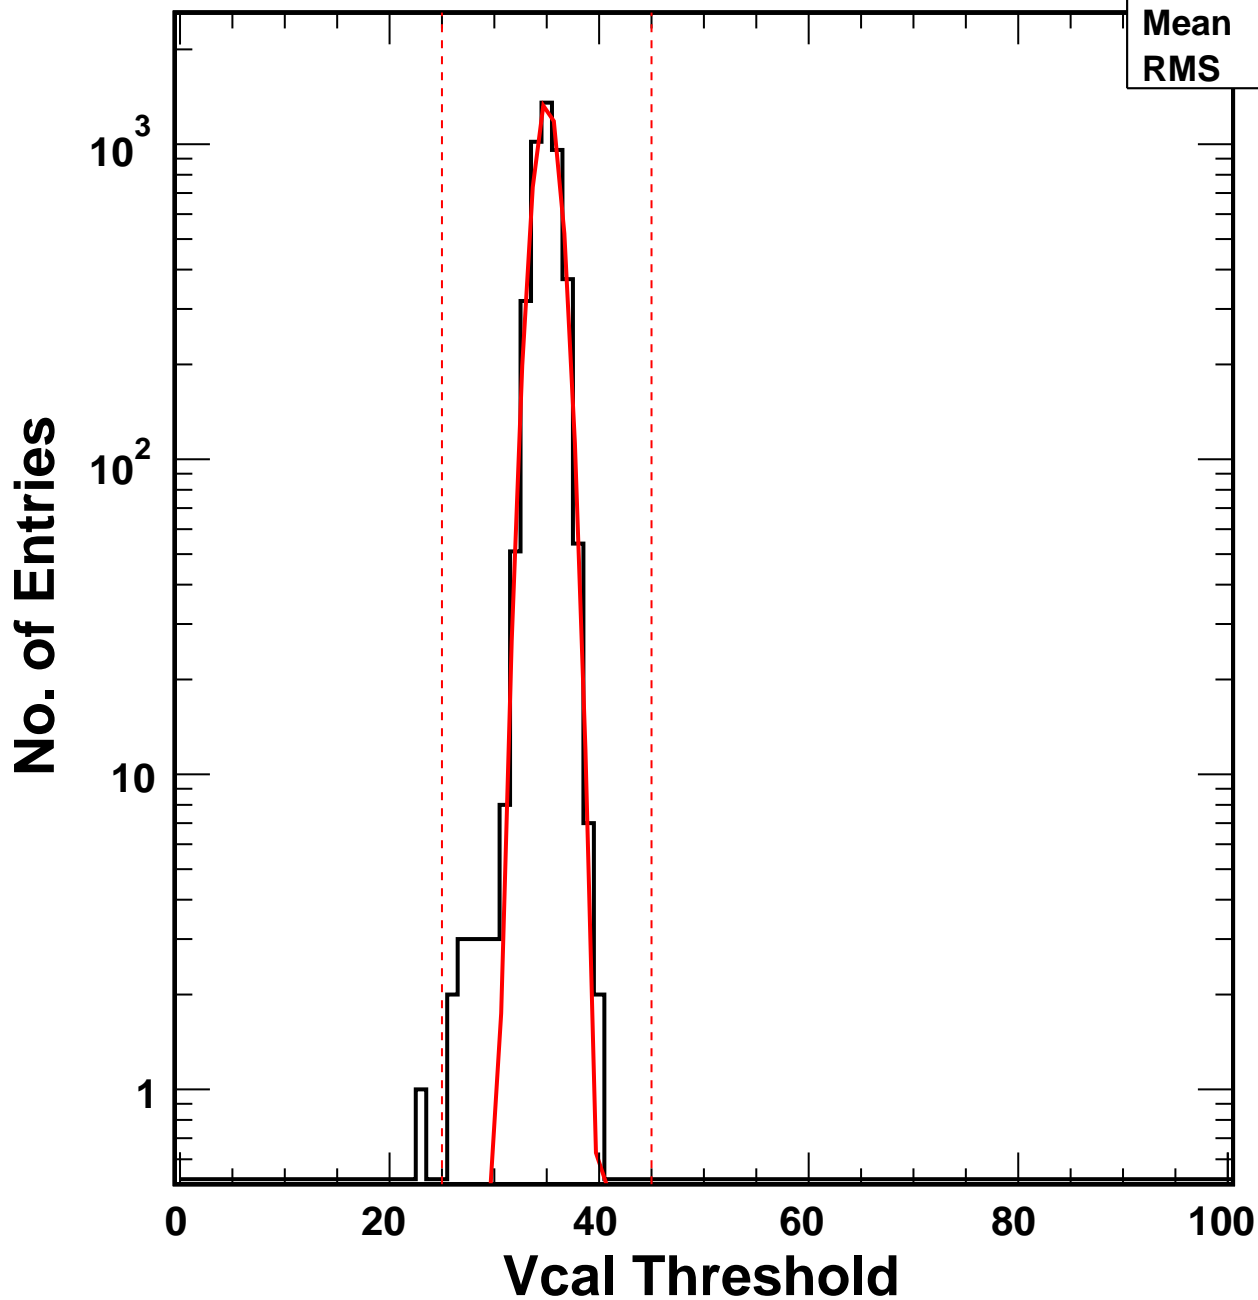

Vcal Threshold Trimmed

VcalThresholdTrimmed_4520

Entries 4160

Mean 34.99

RMS 1.279