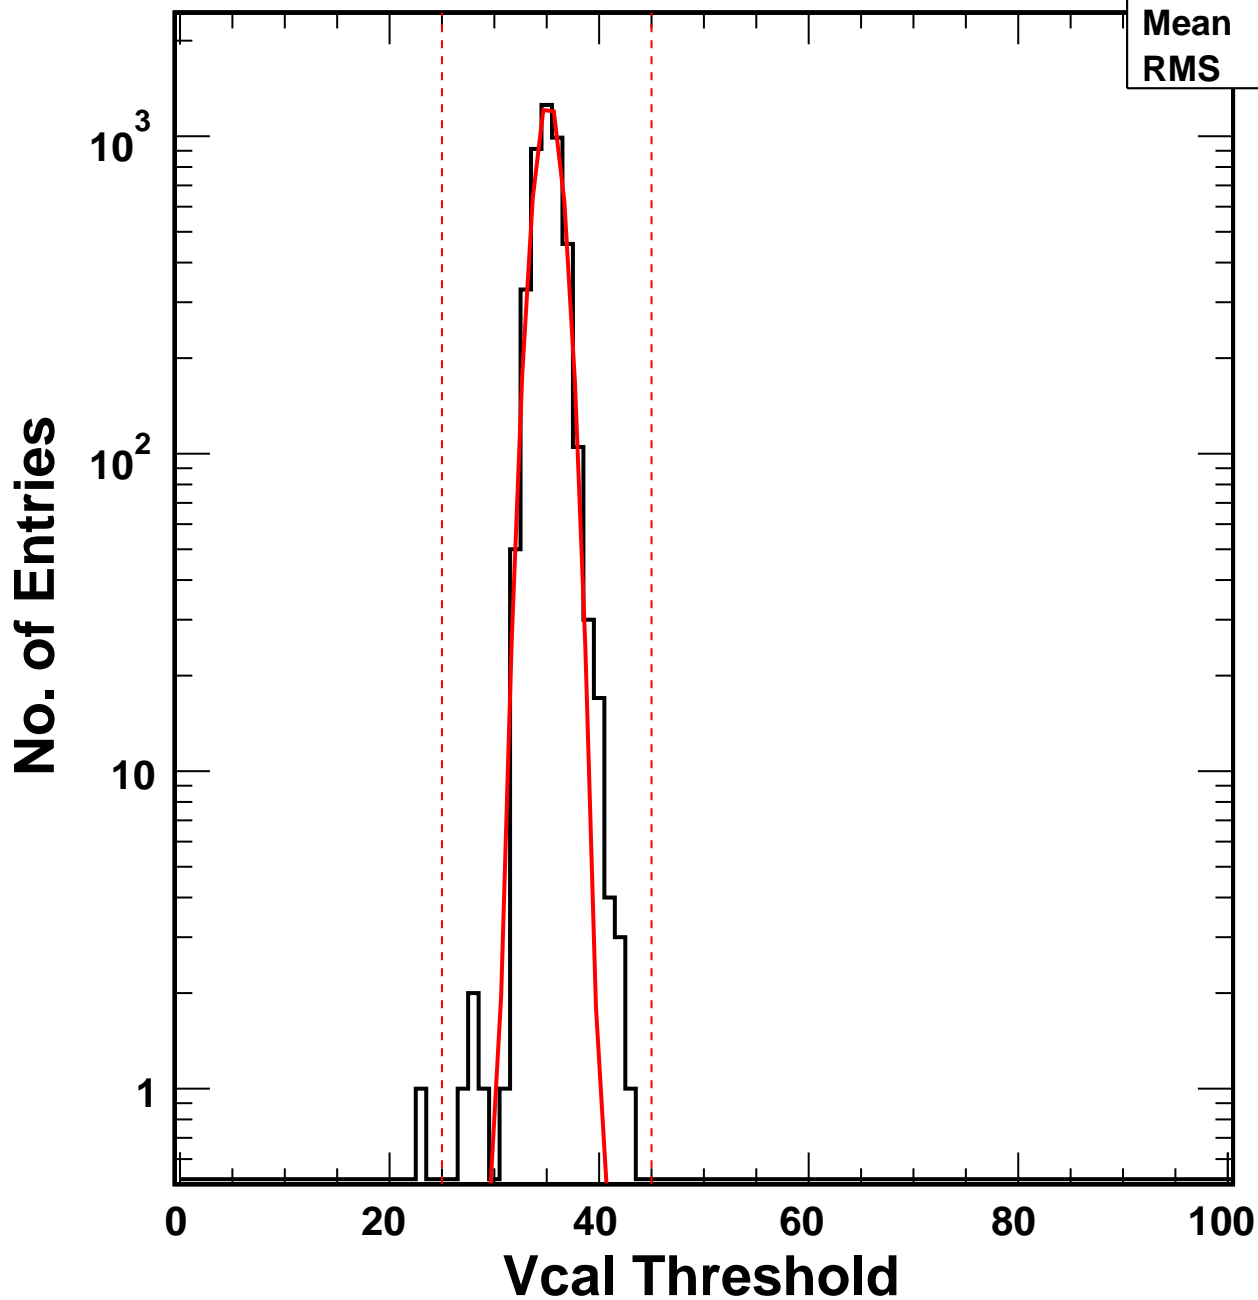

Vcal Threshold Trimmed

VcalThresholdTrimmed_1861

Entries 4160

Mean 35.17

RMS 1.382