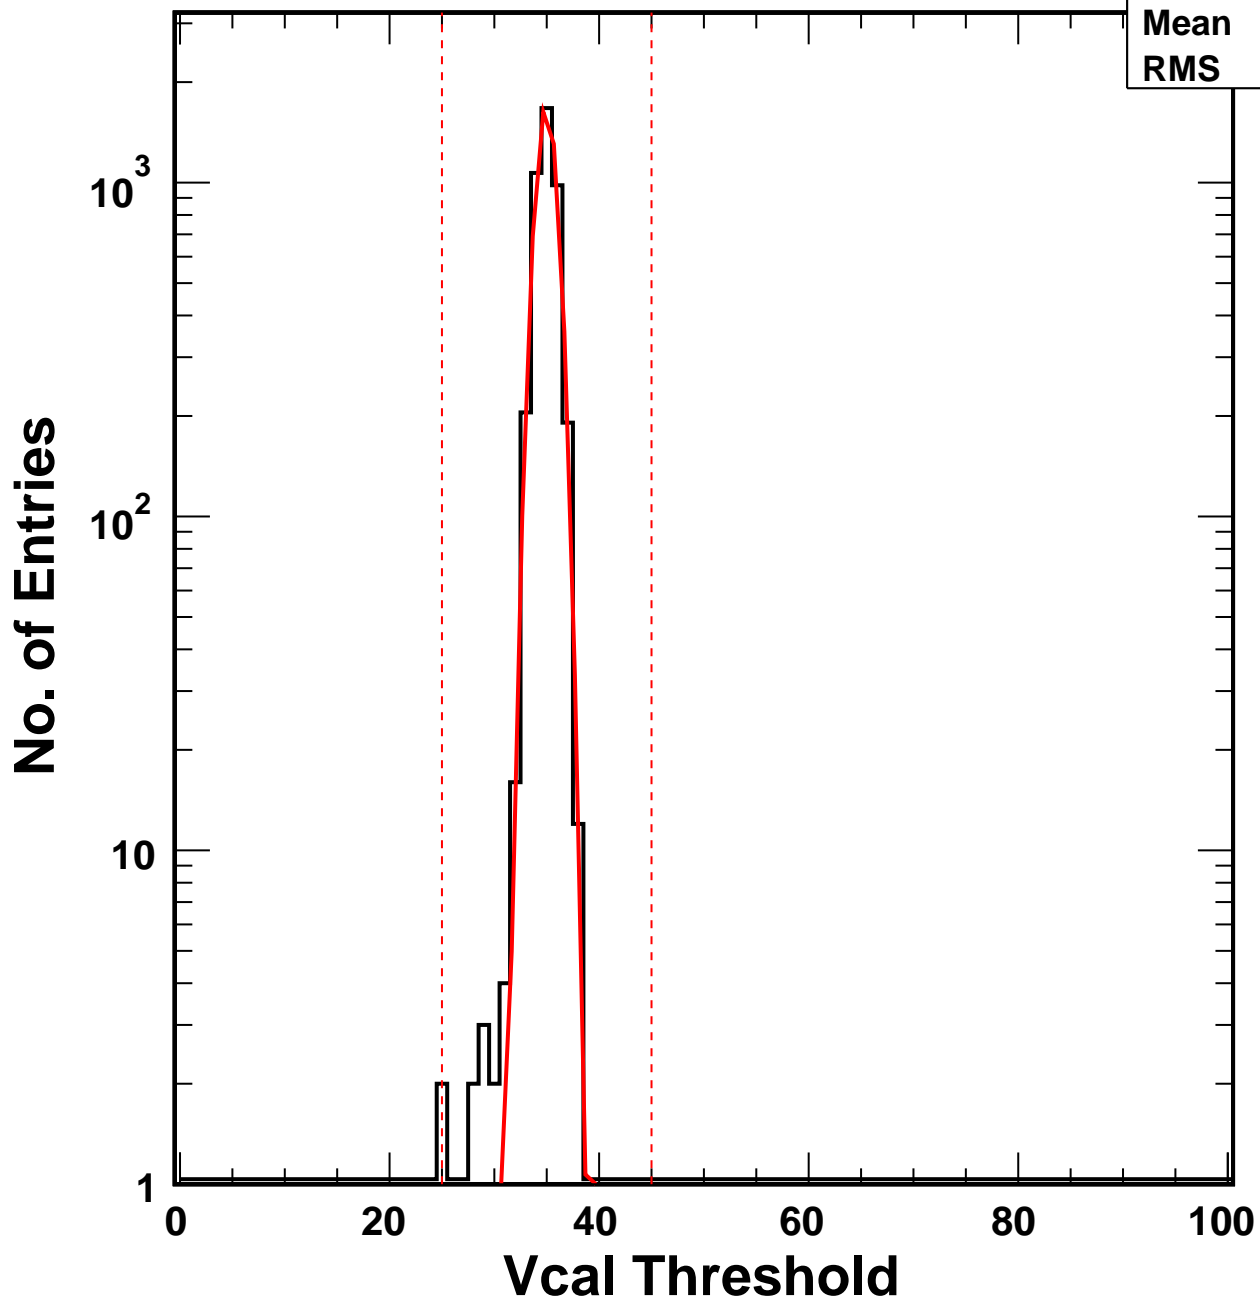

Vcal Threshold Trimmed

VcalThresholdTrimmed_5902

Entries 4160

Mean 34.95

RMS 1.028