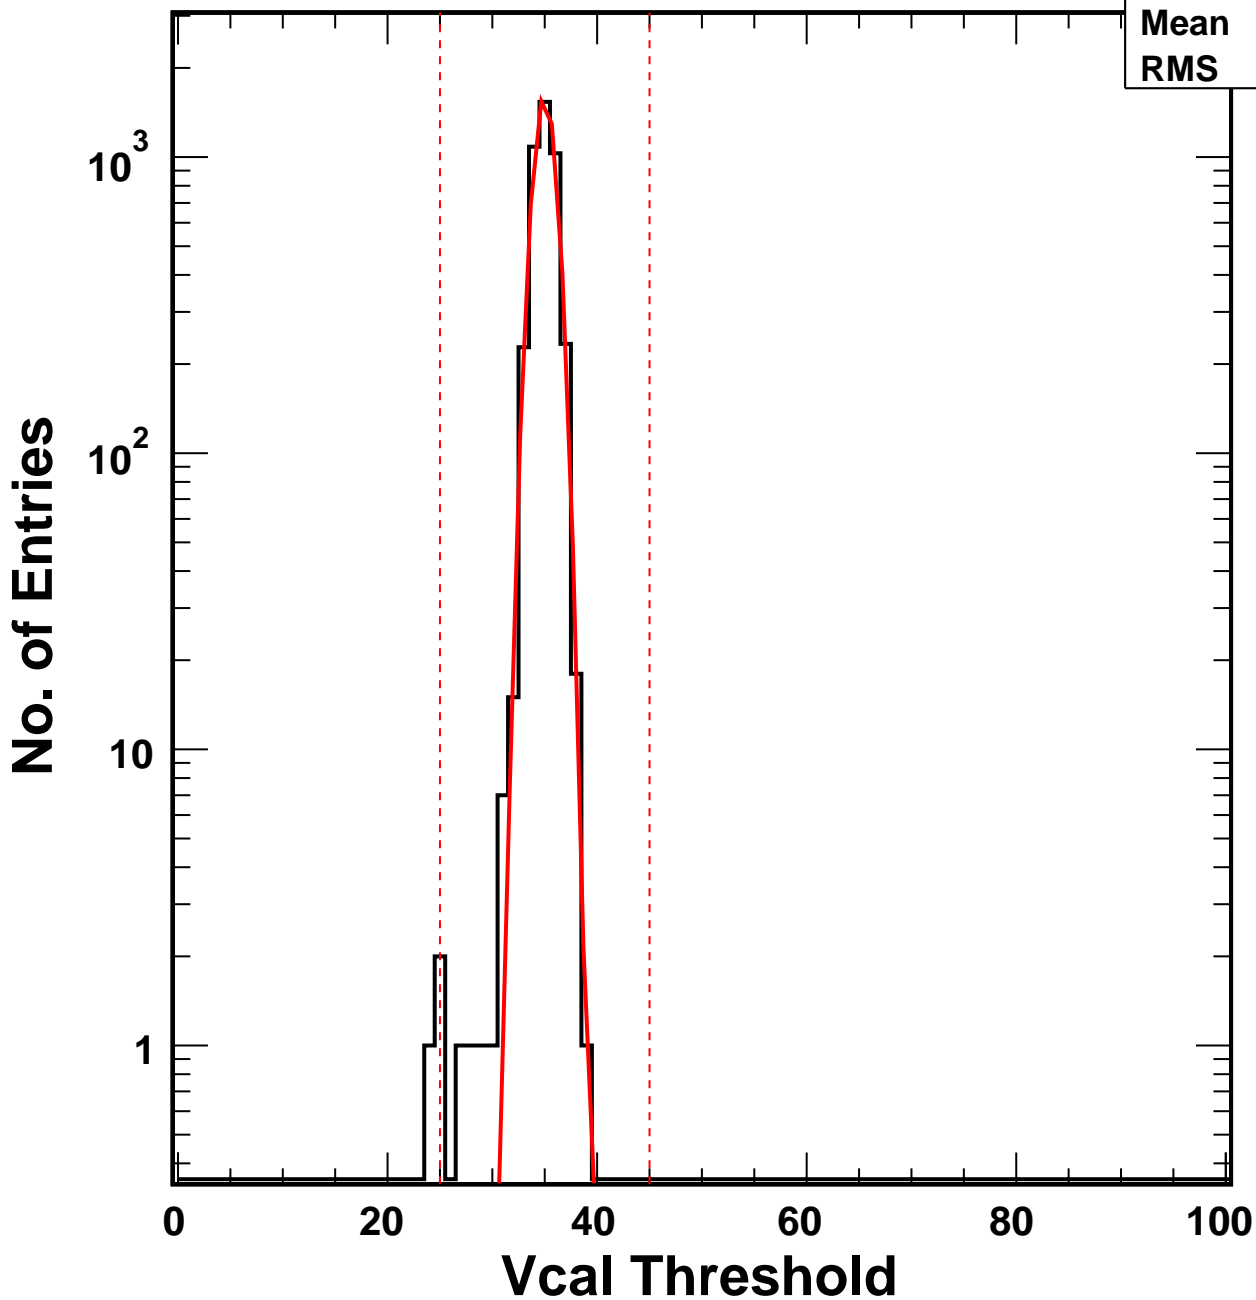

Vcal Threshold Trimmed

VcalThresholdTrimmed_4318

Entries 4160

Mean 34.97

RMS 1.083