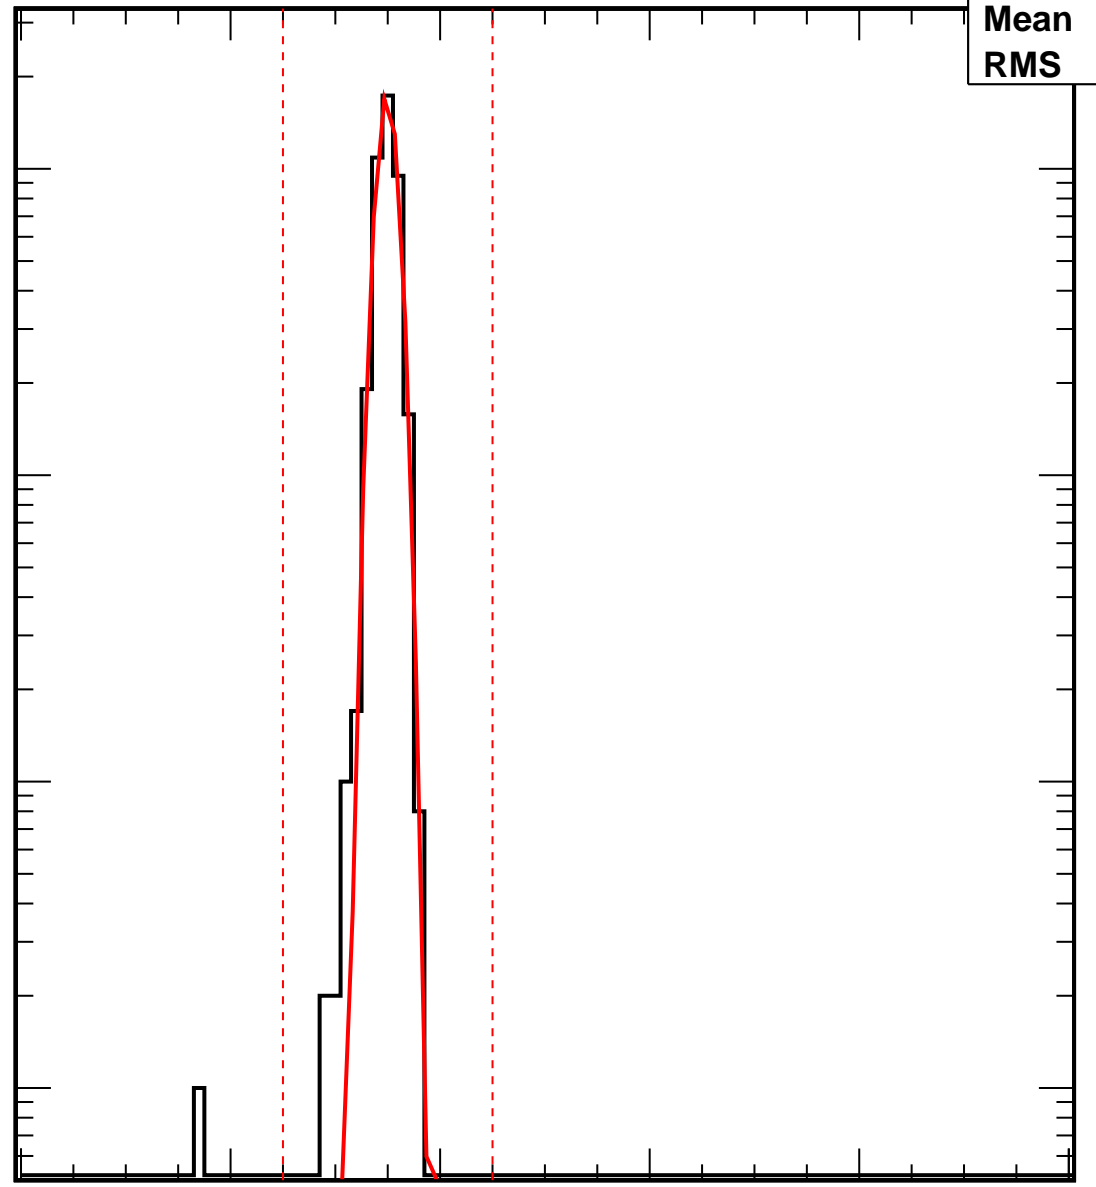

Vcal Threshold Trimmed

No. of Entries

VcalThresholdTrimmed_7111

Entries	4160
Mean	34.92
RMS	1.01

10³
10²
10
1

0 20 40 60 80 100

Vcal Threshold