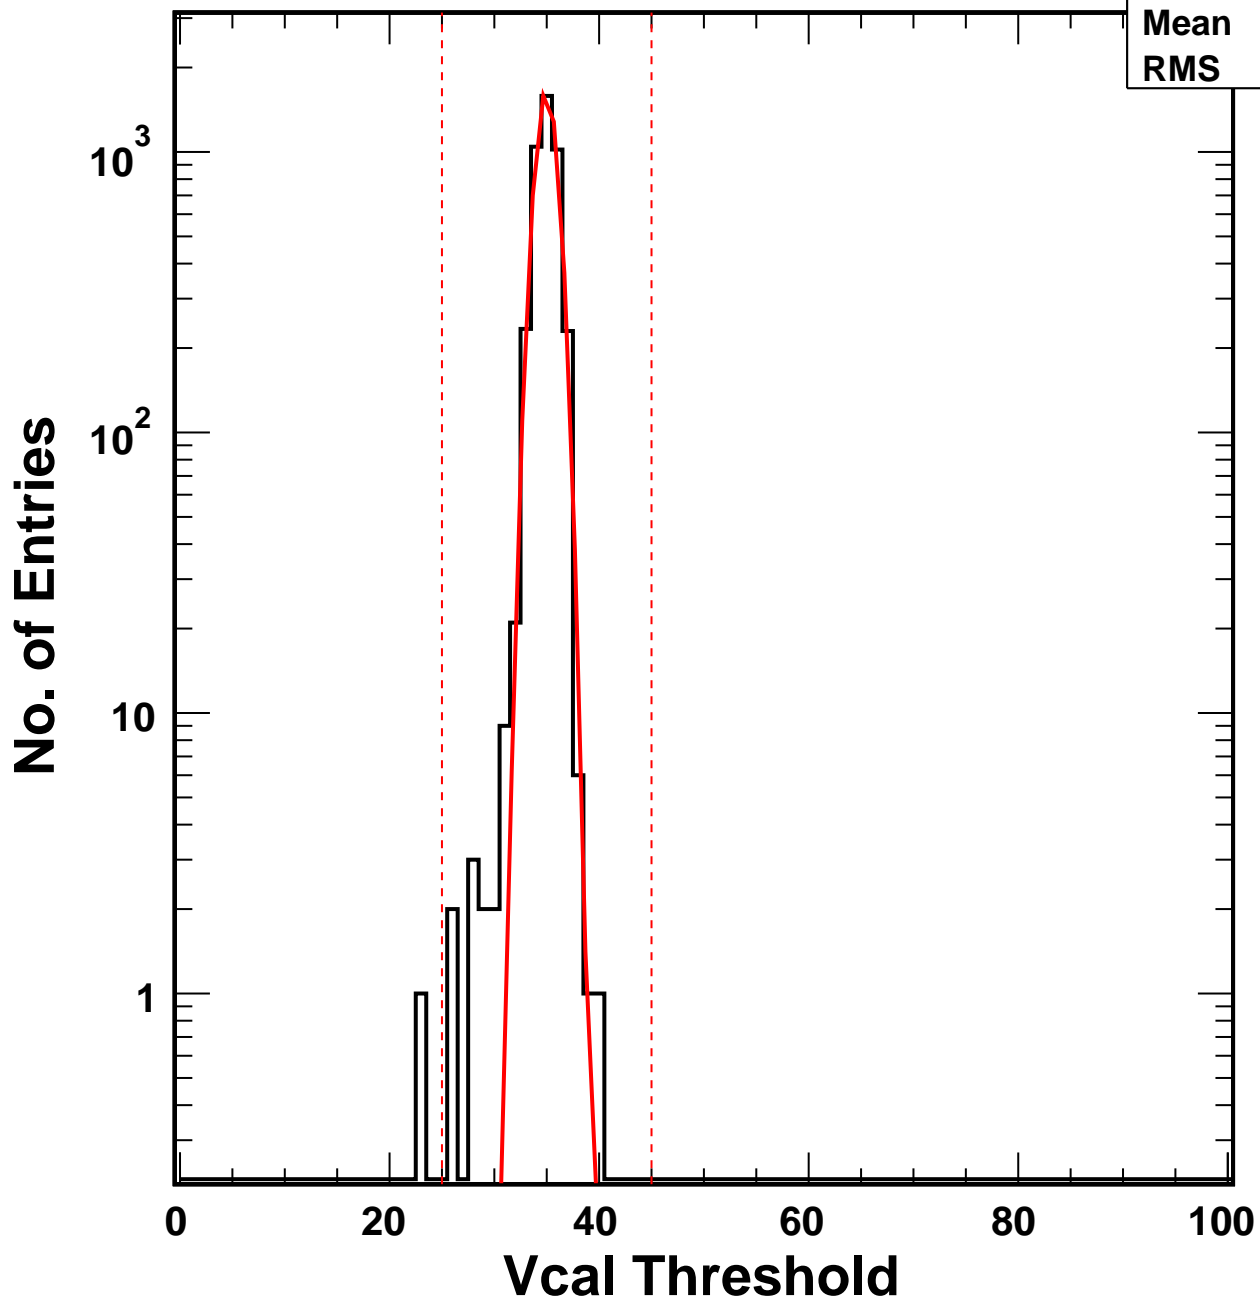

Vcal Threshold Trimmed

VcalThresholdTrimmed_6684

Entries 4160

Mean 34.96

RMS 1.087