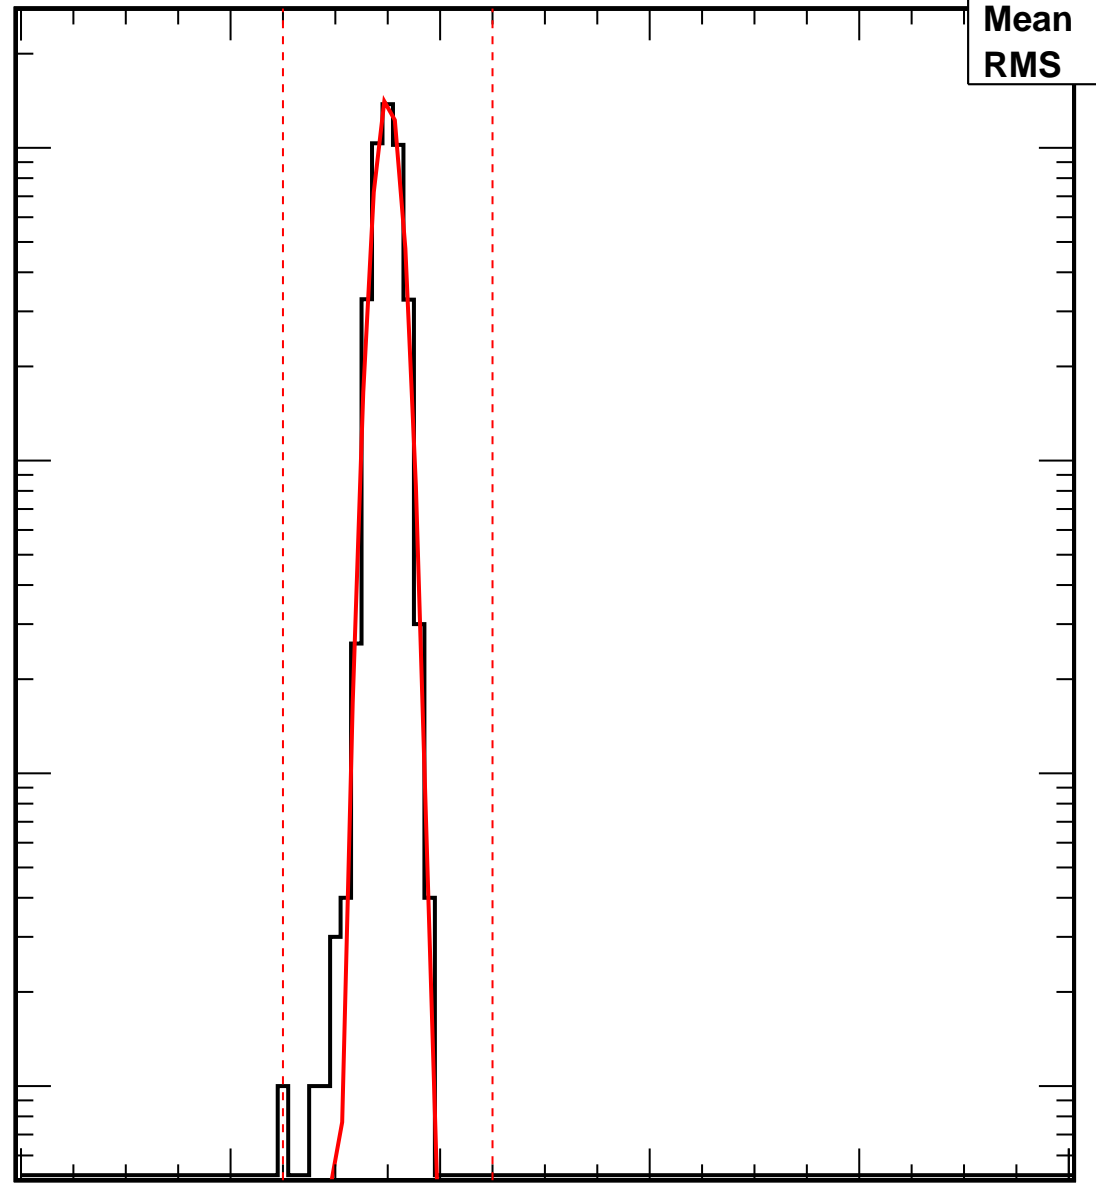

Vcal Threshold Trimmed

VcalThresholdTrimmed_12398

Entries	4160
Mean	34.99
RMS	1.157

No. of Entries

10³
10²
10
1

0 20 40 60 80 100

Vcal Threshold