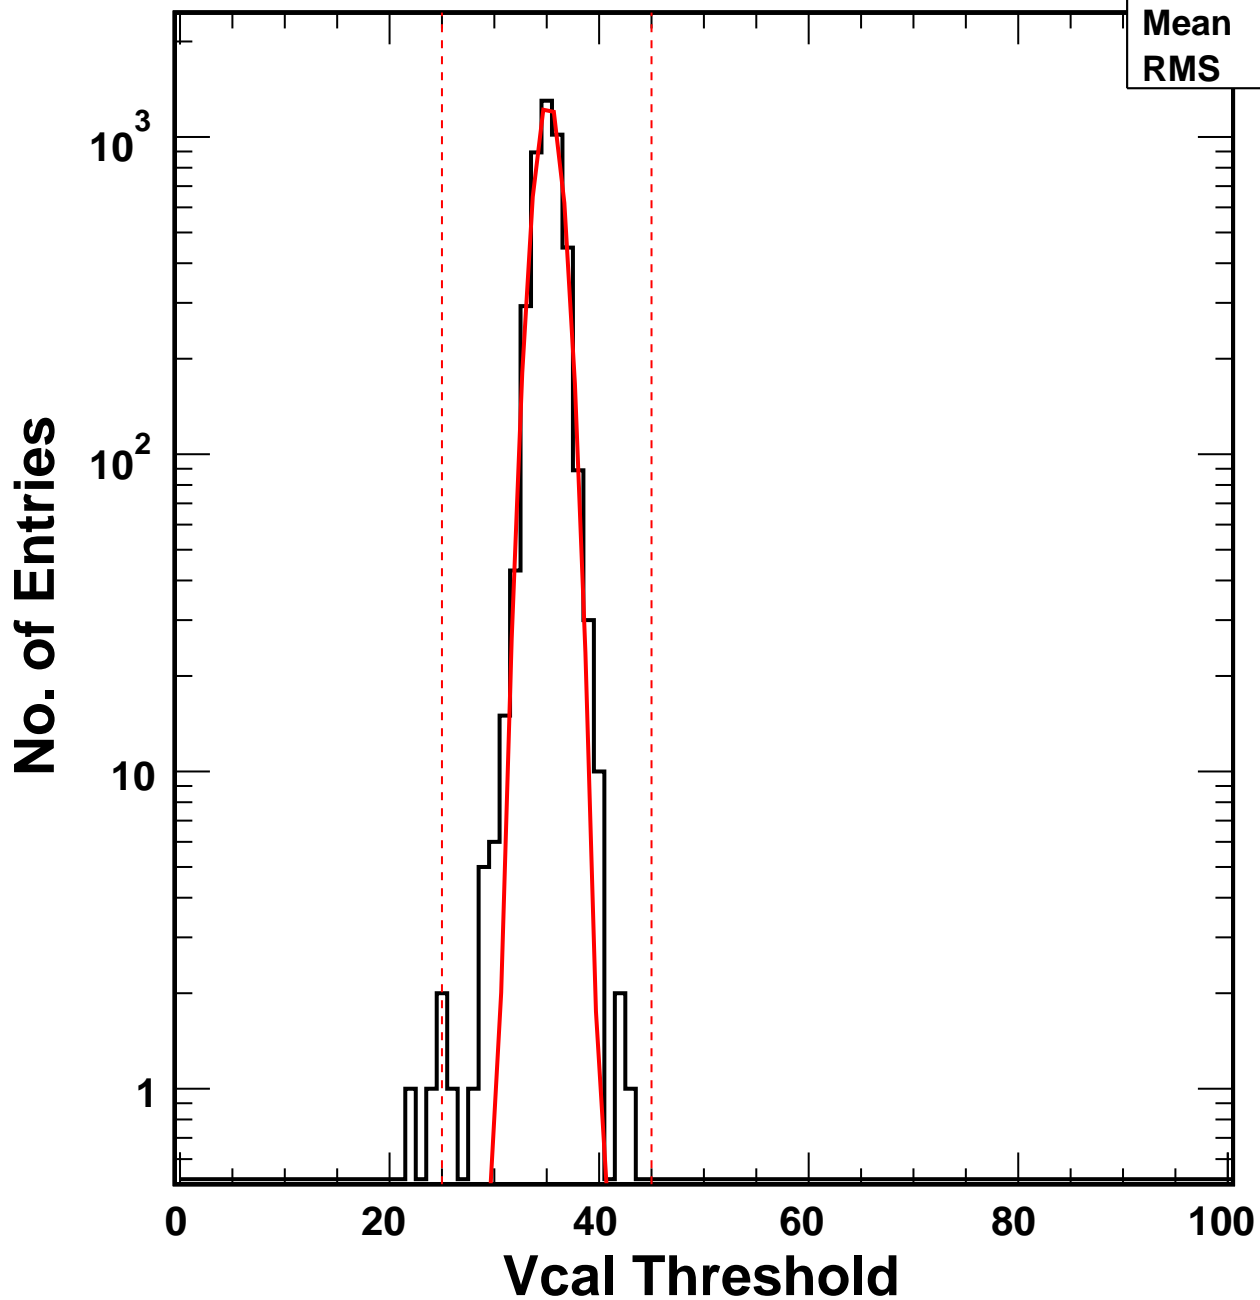

Vcal Threshold Trimmed

VcalThresholdTrimmed_14825

Entries 4160

Mean 35.14

RMS 1.392