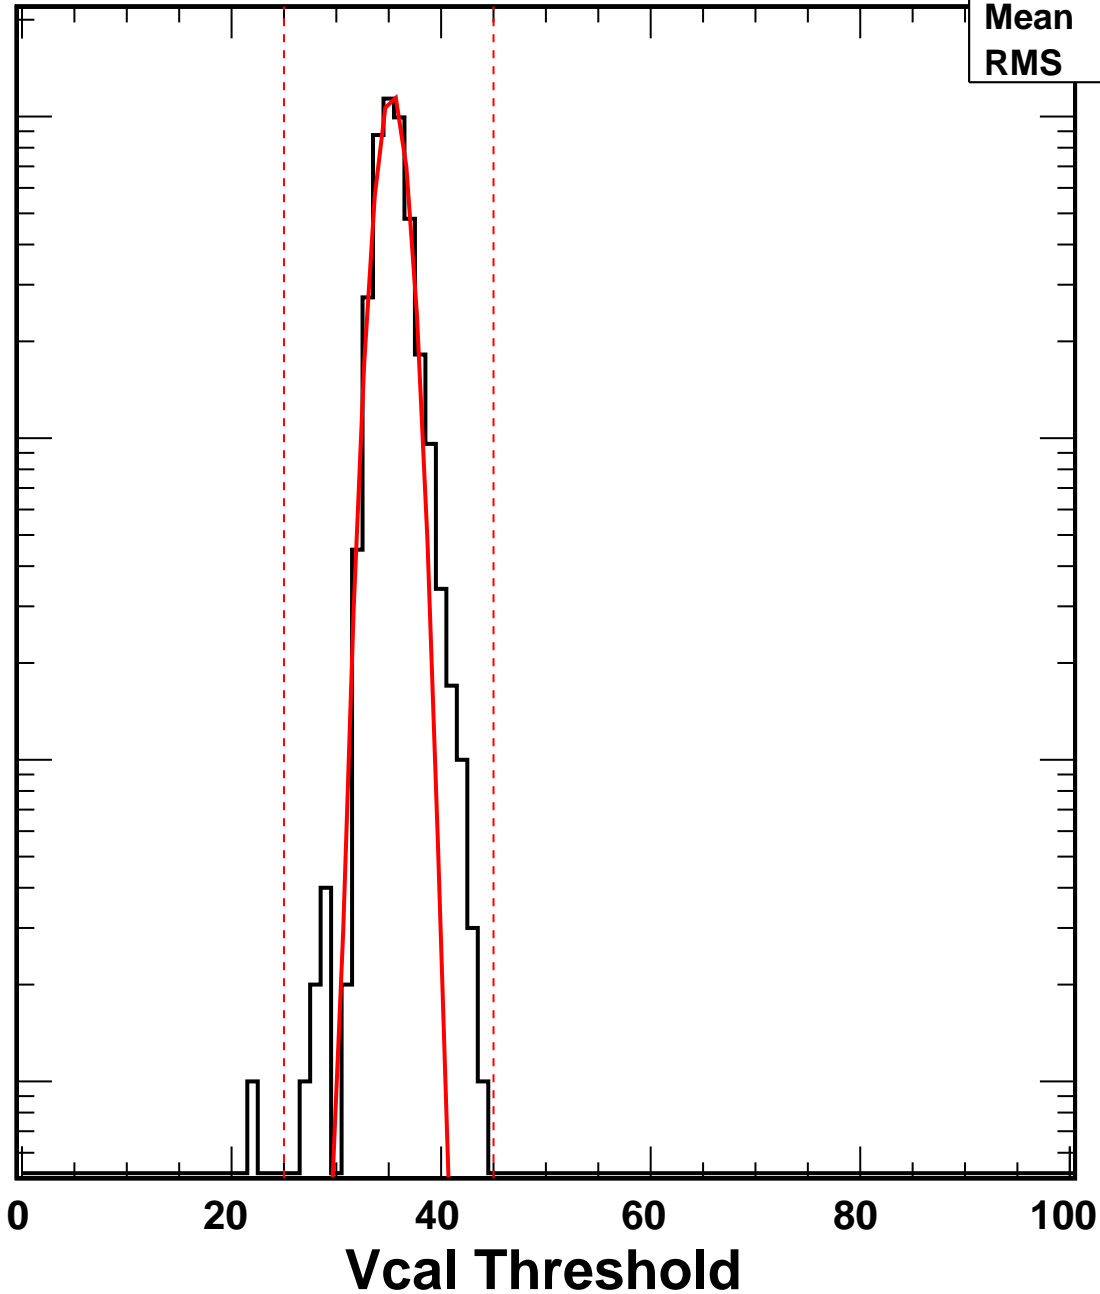

# Vcal Threshold Trimmed

VcalThresholdTrimmed\_22384

<b>Entries</b>	<b>4160</b>
<b>Mean</b>	<b>35.39</b>
<b>RMS</b>	<b>1.593</b>

No. of Entries

10<sup>3</sup>  
10<sup>2</sup>  
10  
1

Vcal Threshold