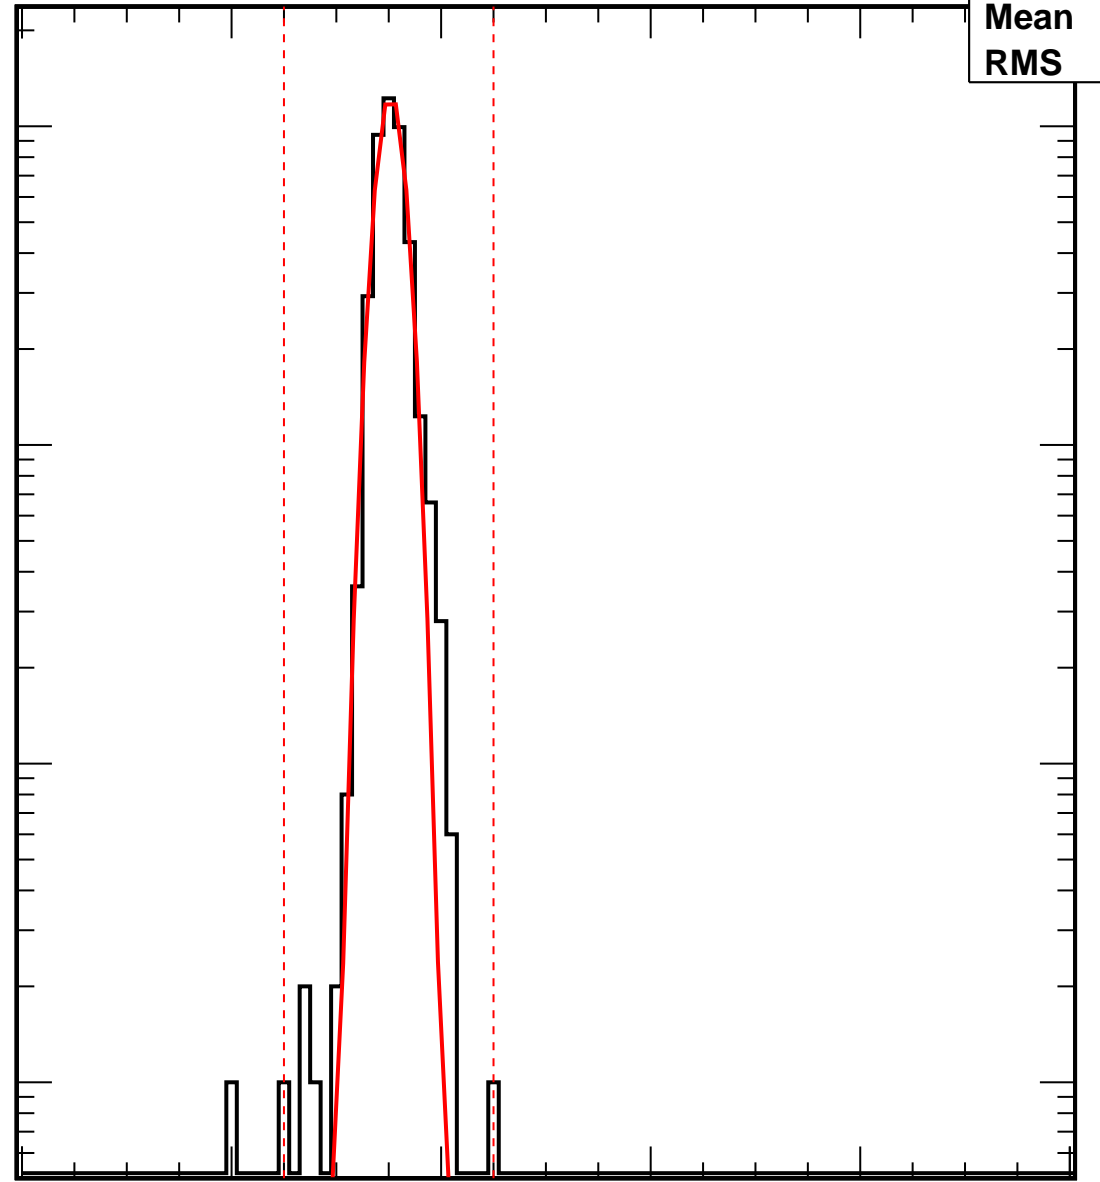

Vcal Threshold Trimmed

VcalThresholdTrimmed_12224

Entries	4160
Mean	35.23
RMS	1.455

No. of Entries

10³
10²
10
1

0 20 40 60 80 100

Vcal Threshold