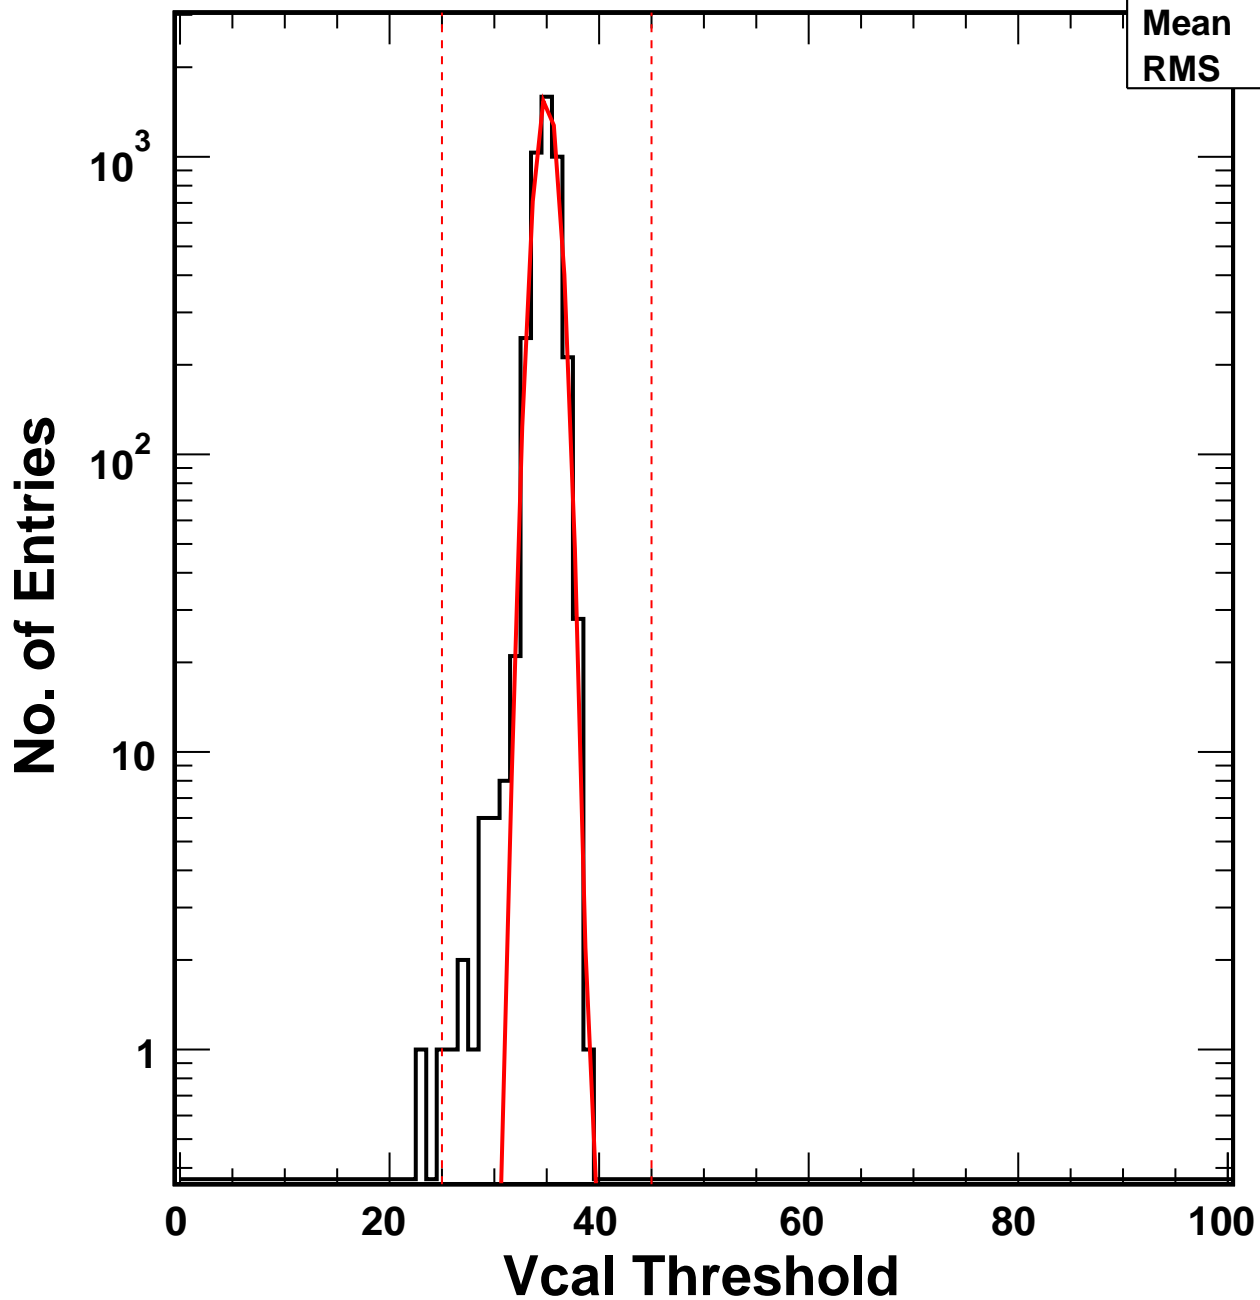

# Vcal Threshold Trimmed

VcalThresholdTrimmed\_10698

Entries 4160

Mean 34.95

RMS 1.129