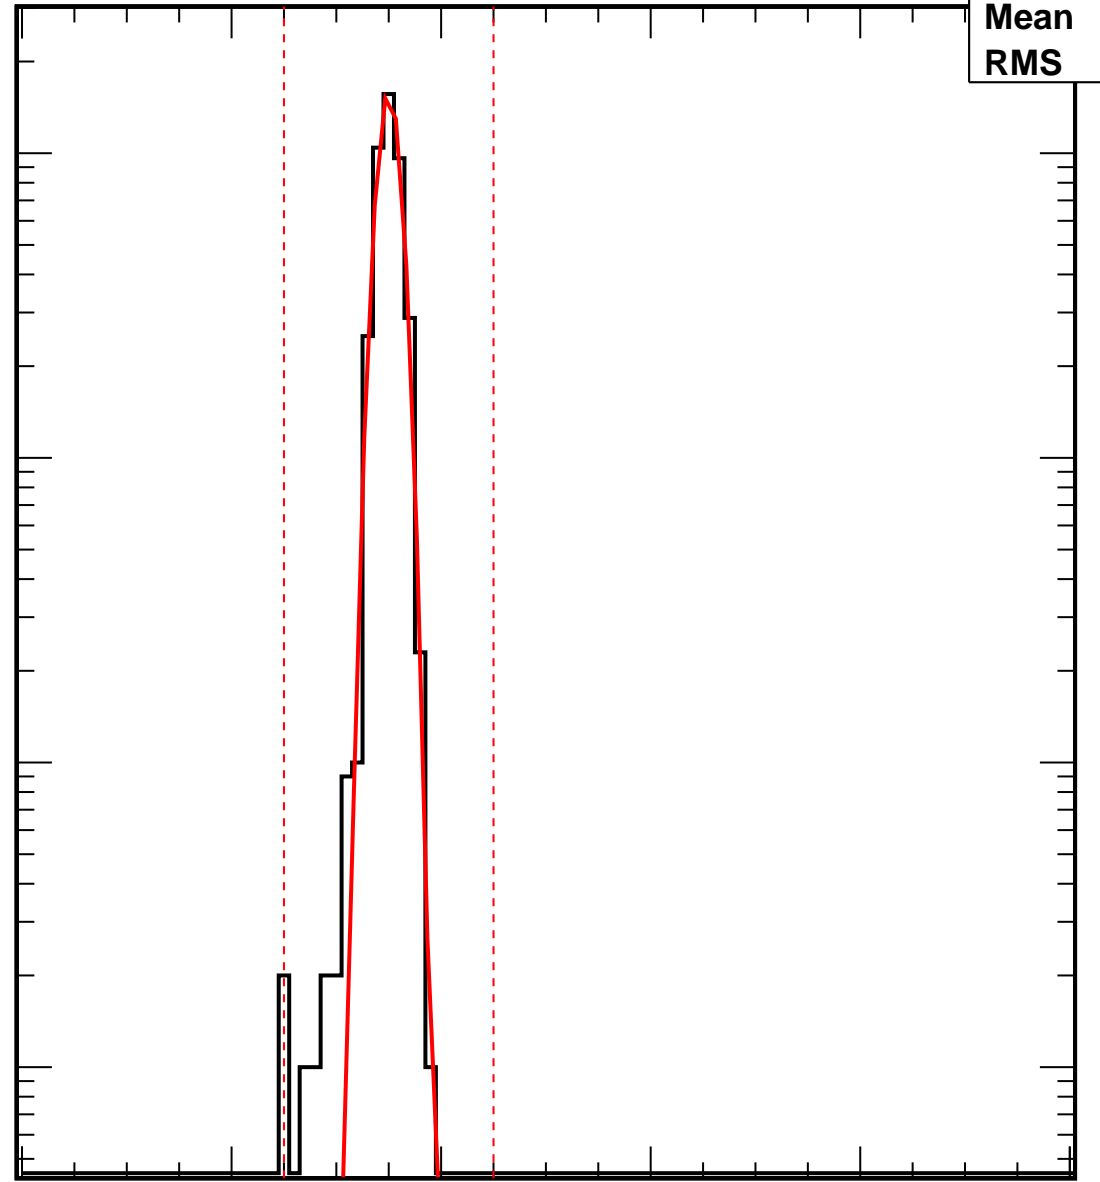

Vcal Threshold Trimmed

VcalThresholdTrimmed_14501

Entries	4160
Mean	34.99
RMS	1.102

No. of Entries

10³
10²
10
1

0 20 40 60 80 100

Vcal Threshold