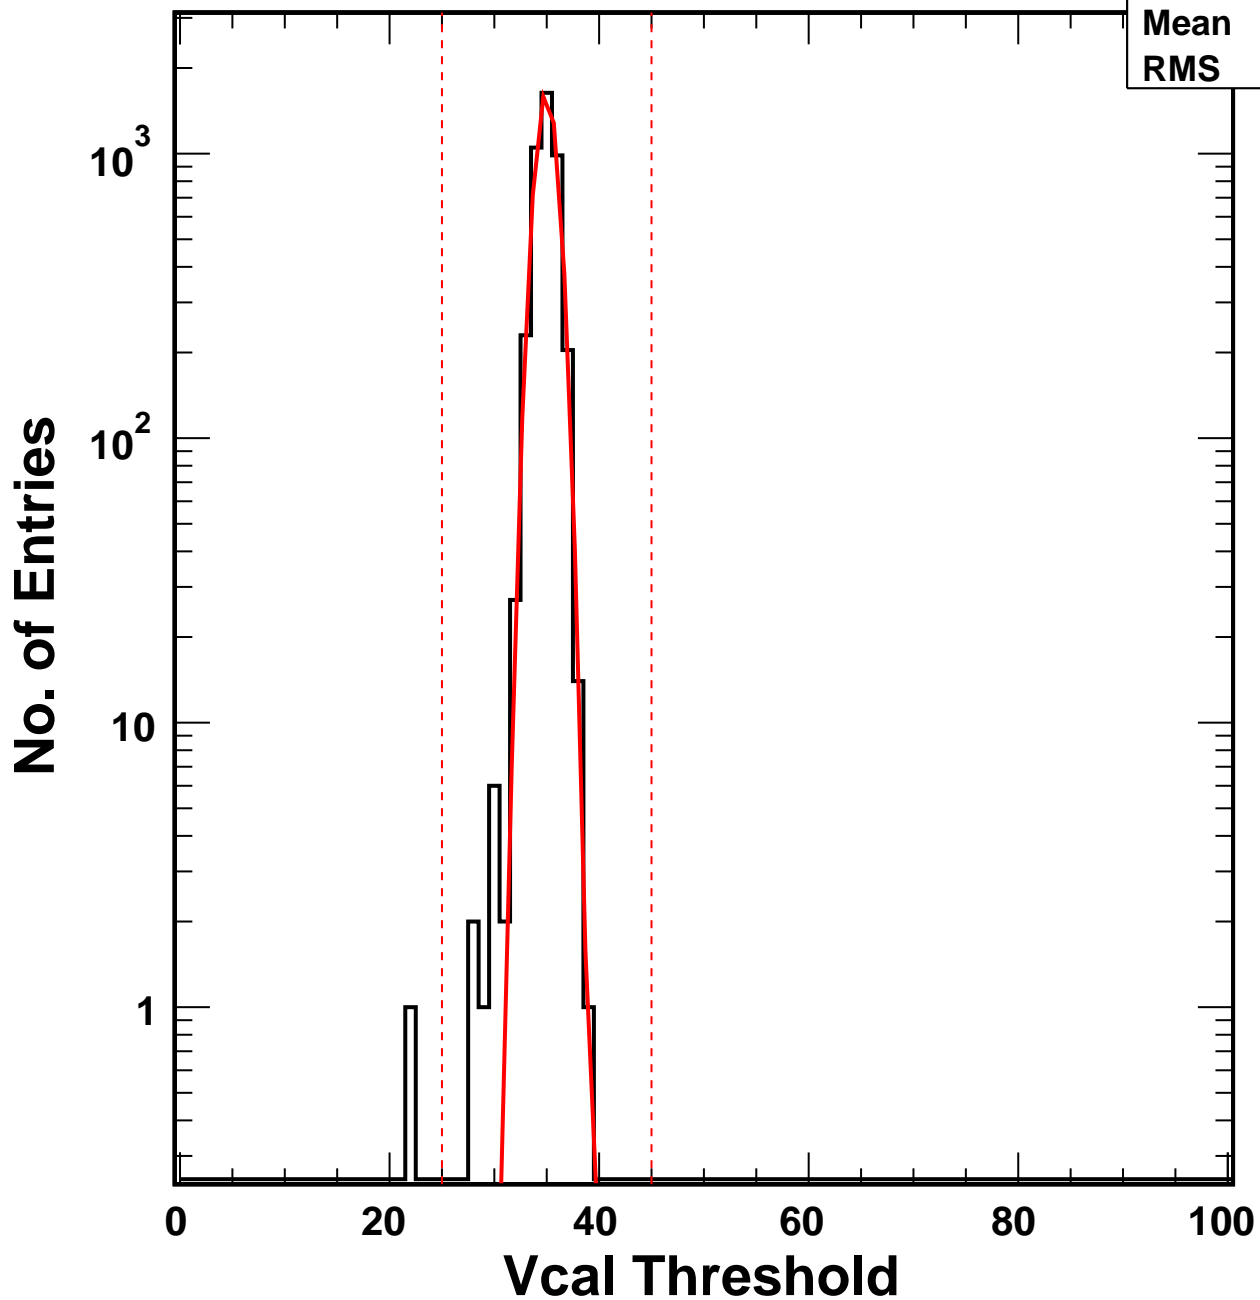

Vcal Threshold Trimmed

VcalThresholdTrimmed_9962

Entries 4160

Mean 34.95

RMS 1.055