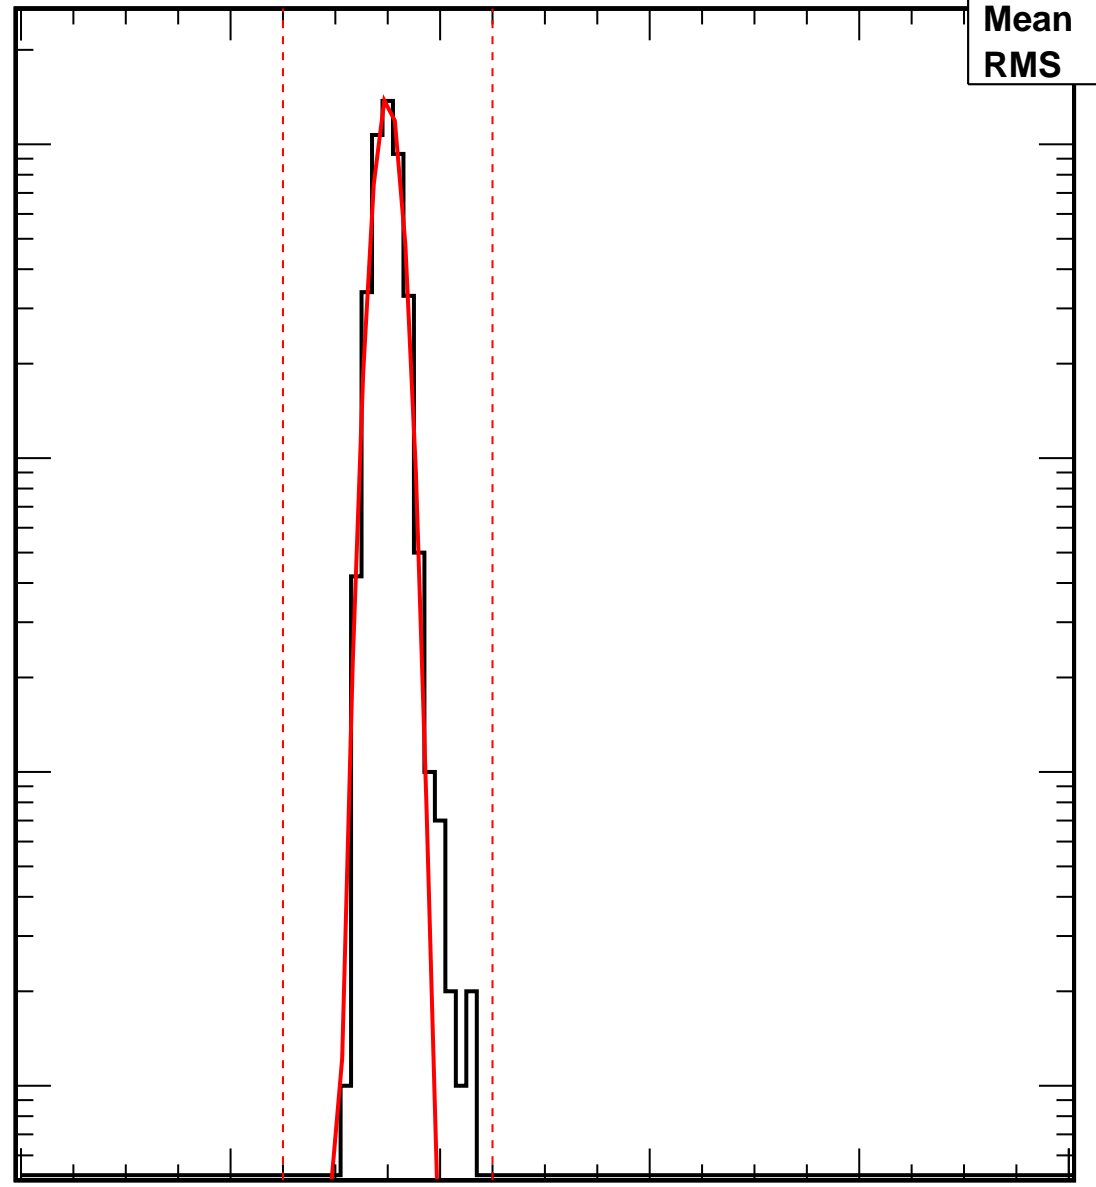

Vcal Threshold Trimmed

VcalThresholdTrimmed_13836

Entries	4160
Mean	34.99
RMS	1.211

No. of Entries

10³
10²
10
1

0 20 40 60 80 100

Vcal Threshold