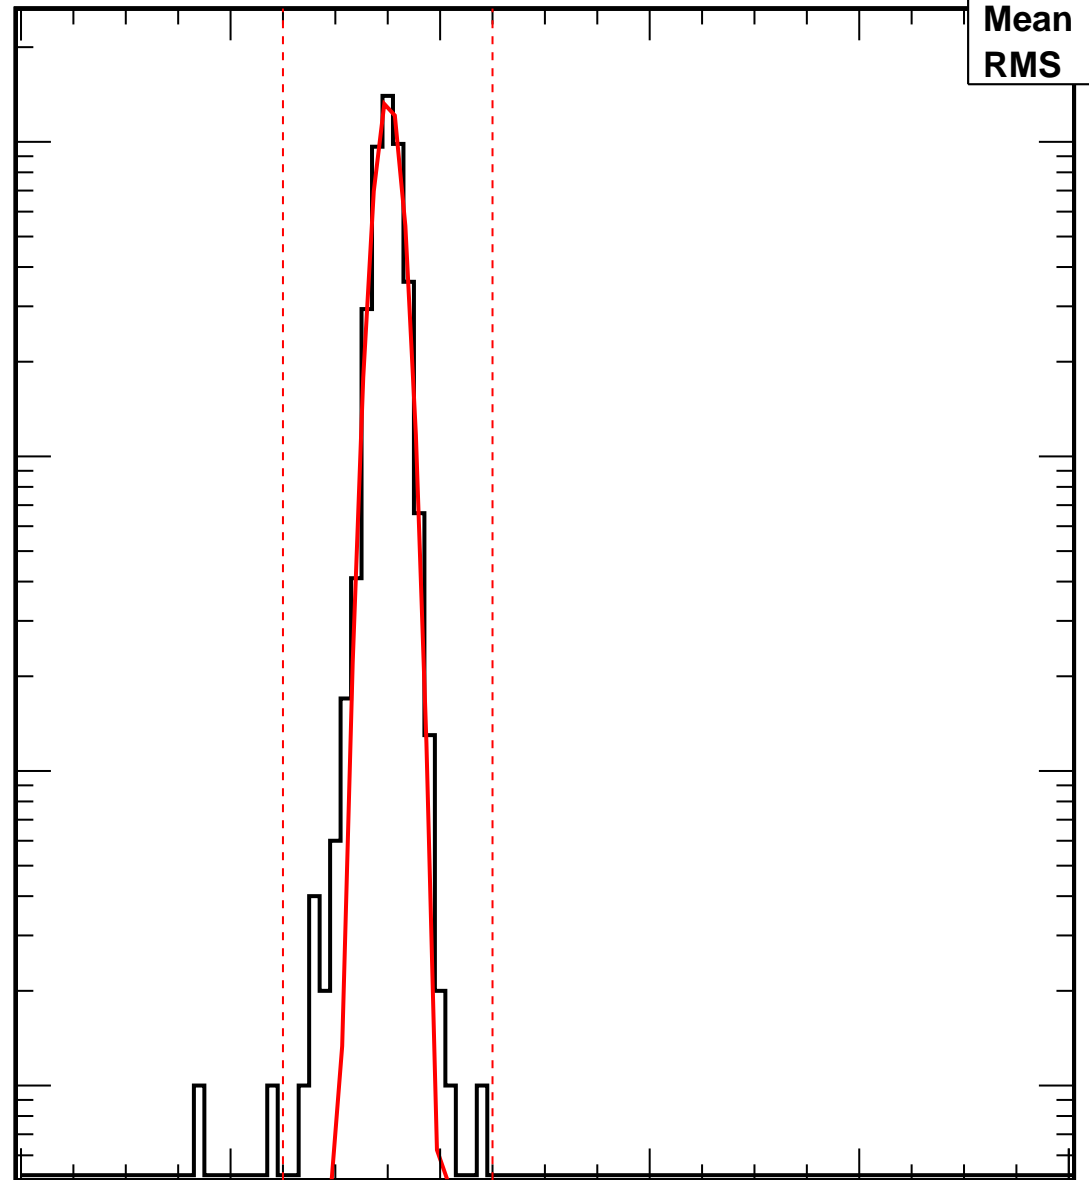

Vcal Threshold Trimmed

VcalThresholdTrimmed_21050

Entries	4160
Mean	35.03
RMS	1.306

No. of Entries

10³
10²
10
1

0 20 40 60 80 100
Vcal Threshold