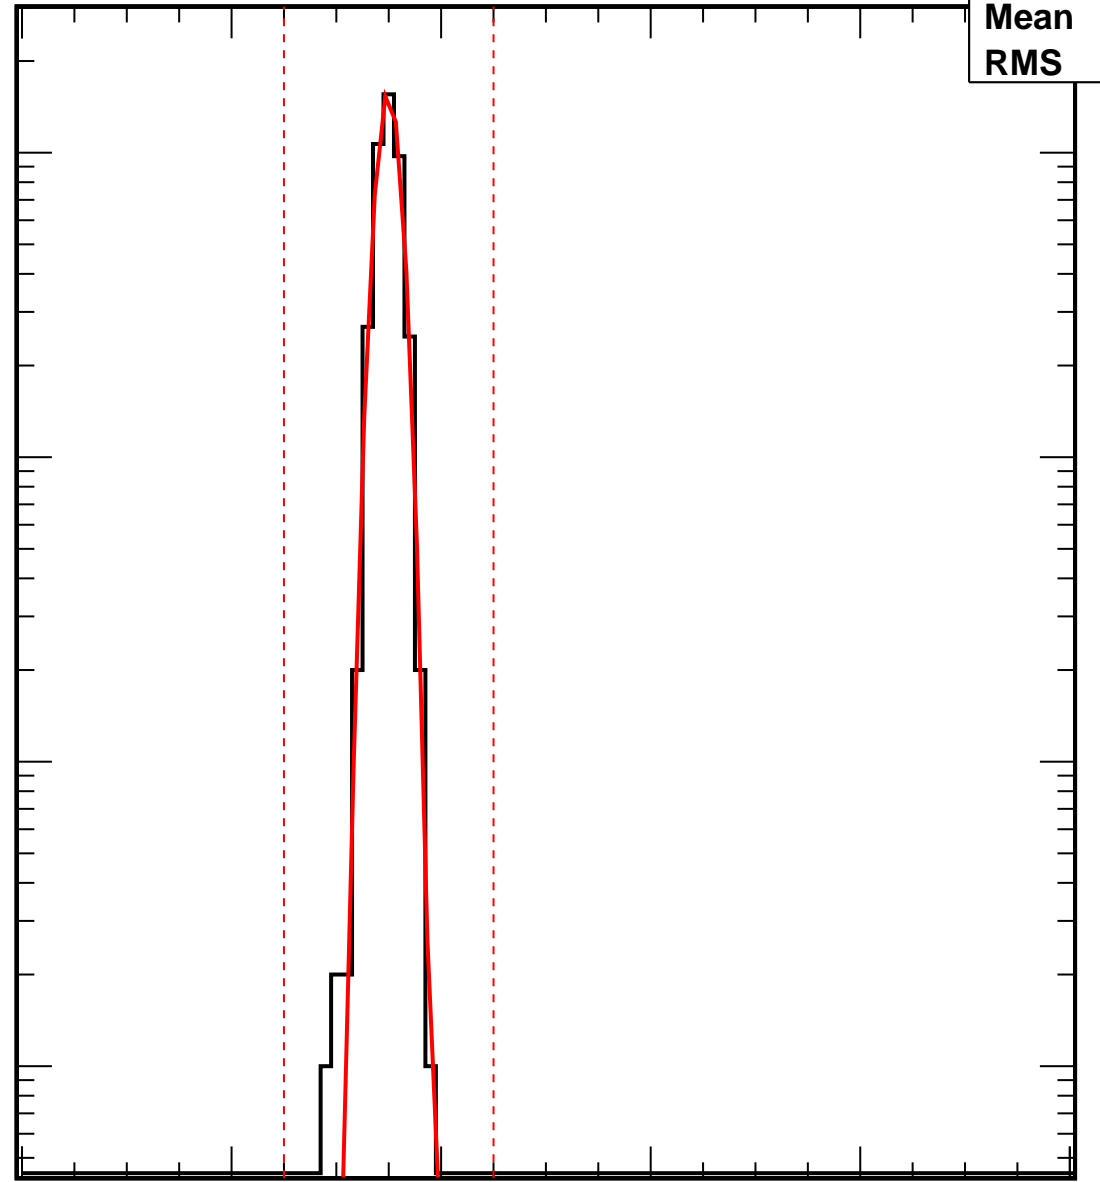

Vcal Threshold Trimmed

VcalThresholdTrimmed_23111

Entries	4160
Mean	34.96
RMS	1.051

No. of Entries

10^3
 10^2
10
1

0 20 40 60 80 100

Vcal Threshold