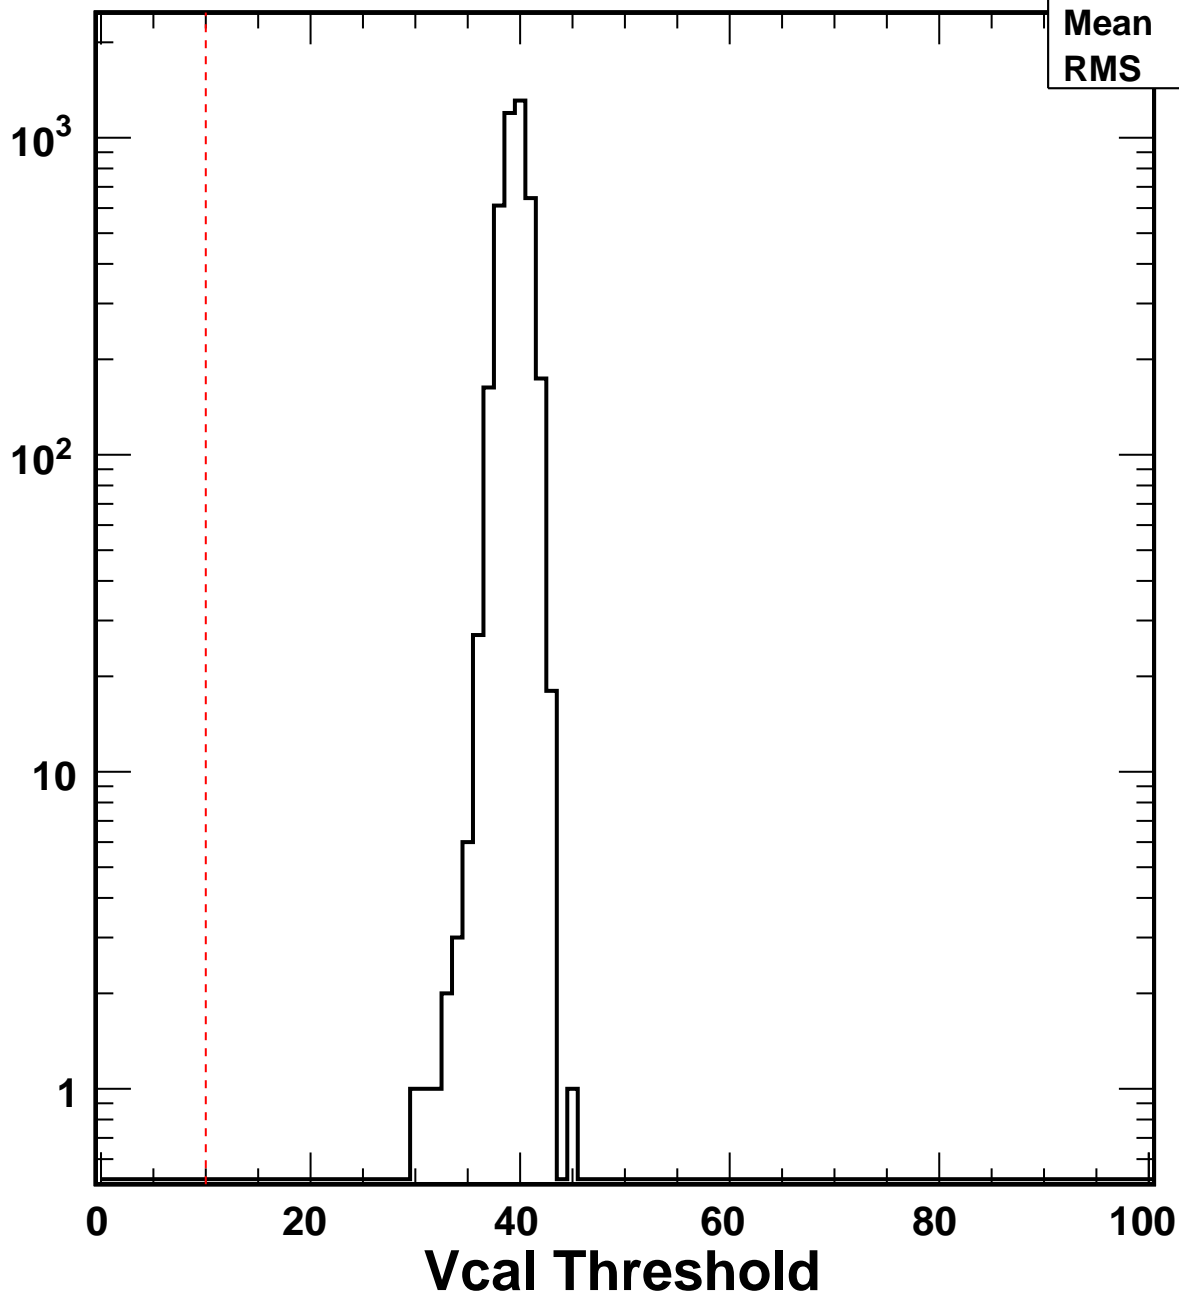

No. of Entries

VcalThresholdTrimmed_4199	
Entries	4160
Mean	39.51
RMS	1.265