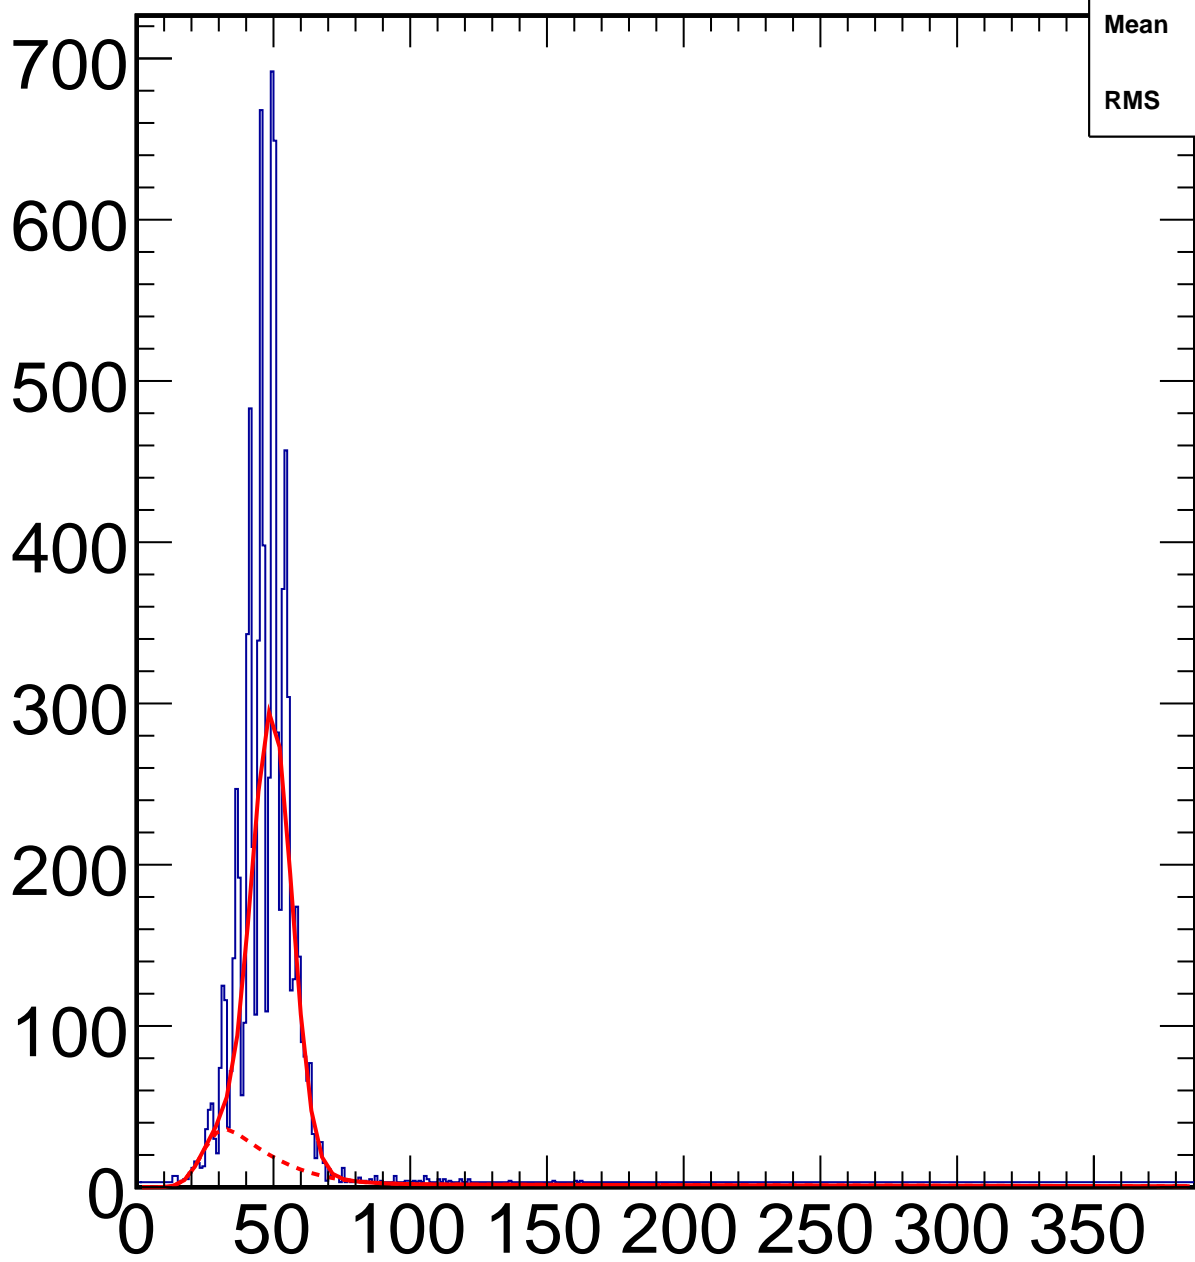

number of entries

Entries	8658
Mean	50.15 ± 0.2178
RMS	20.27 ± 0.154

Pulseheight / Vcal