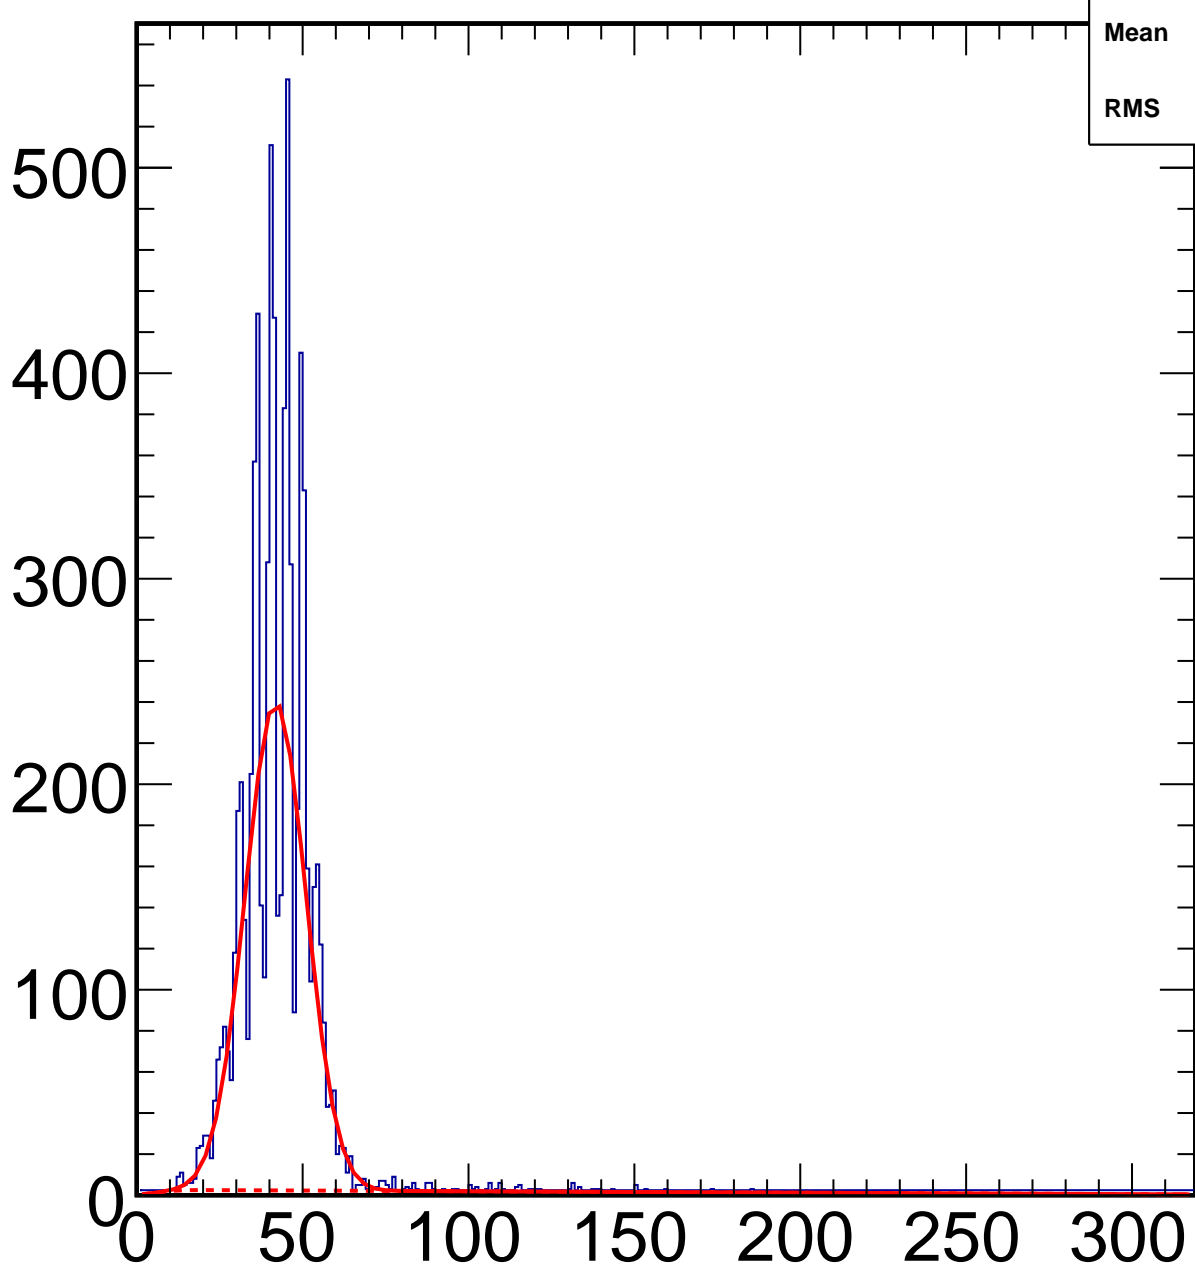

number of entries

Entries	7641
Mean	44.92 ± 0.2276
RMS	19.9 ± 0.161

Pulseheight / Vcal