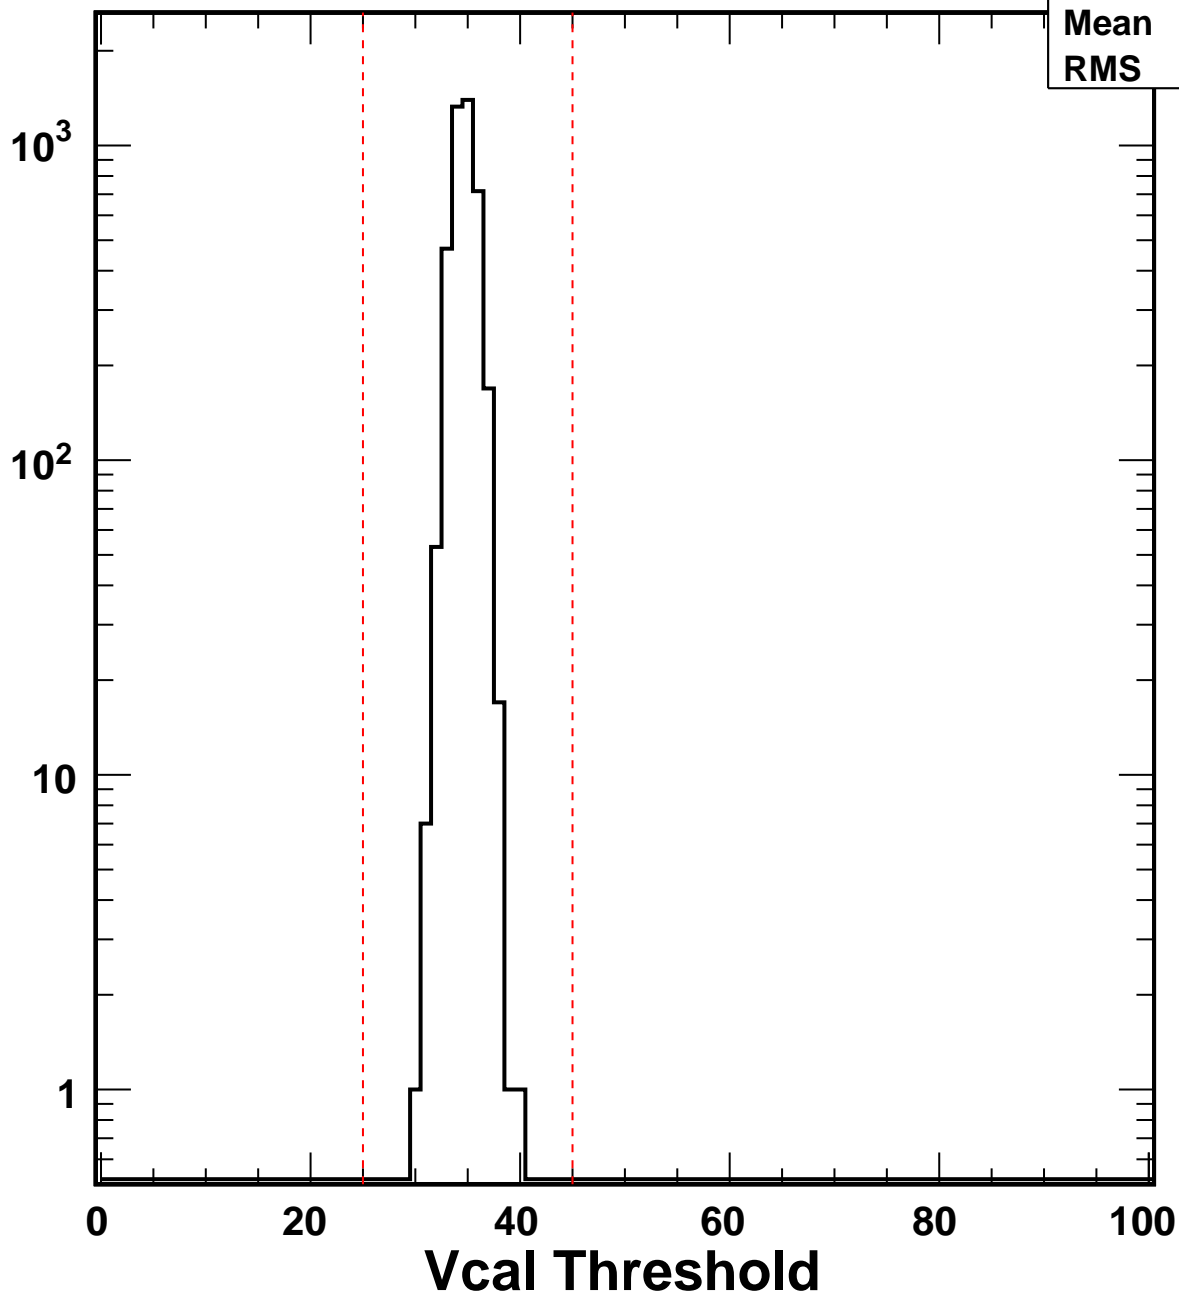

No. of Entries

VcalThresholdTrimmed_672

Entries 4160

Mean 34.68

RMS 1.093