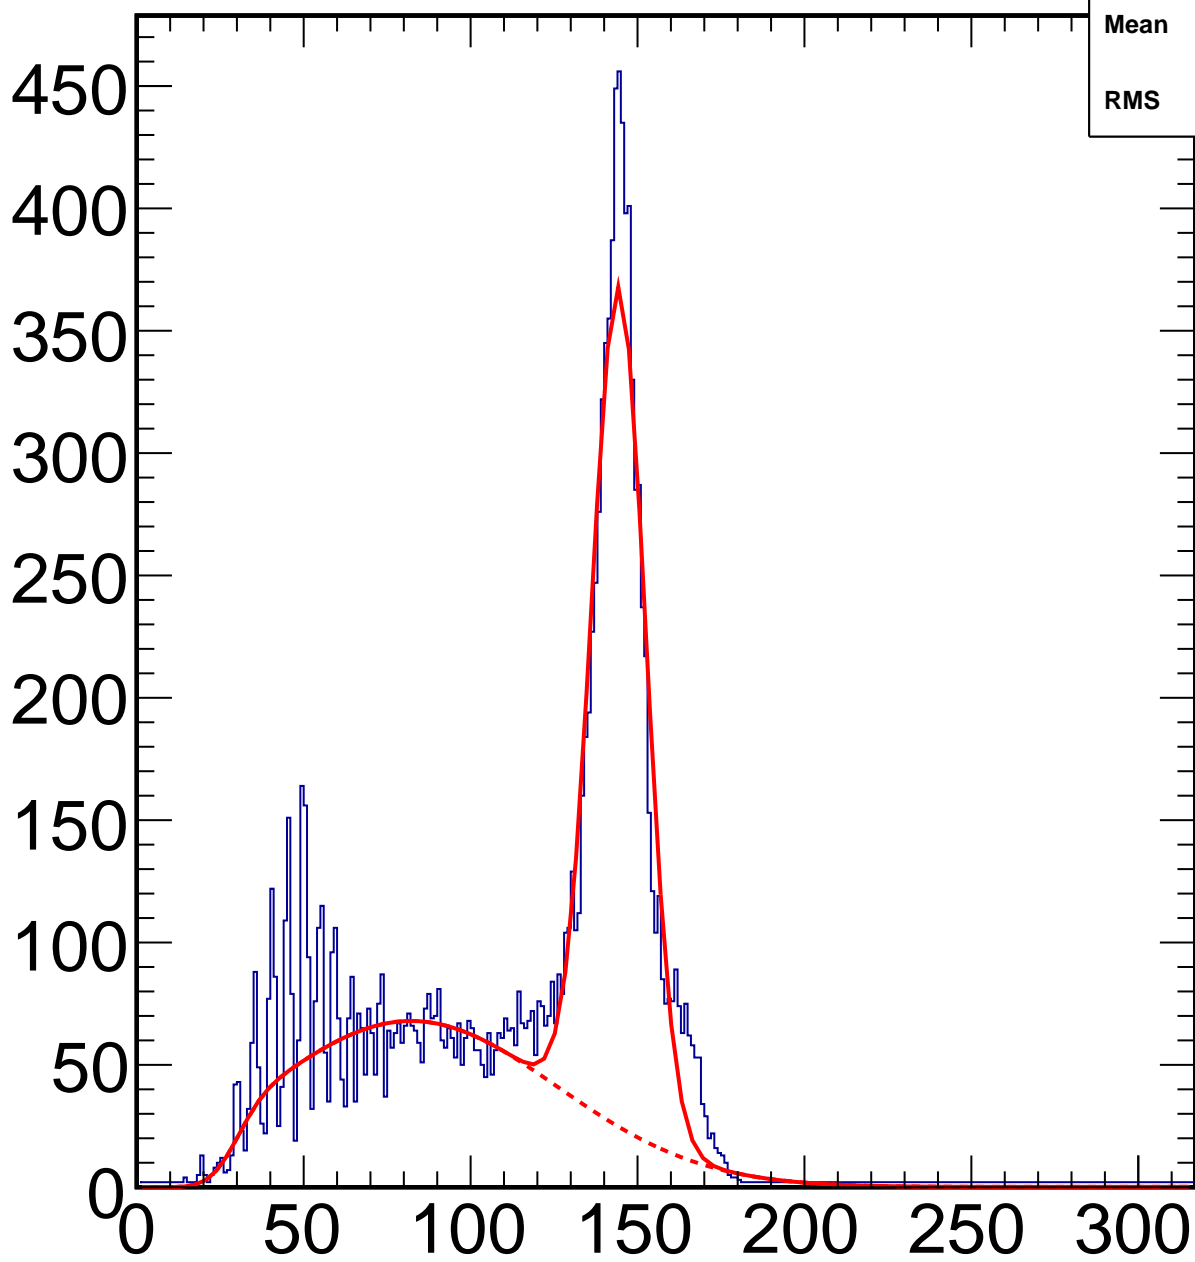

number of entries

Entries	14929
Mean	115.9 ± 0.3263
RMS	39.87 ± 0.2308

Pulseheight / Vcal