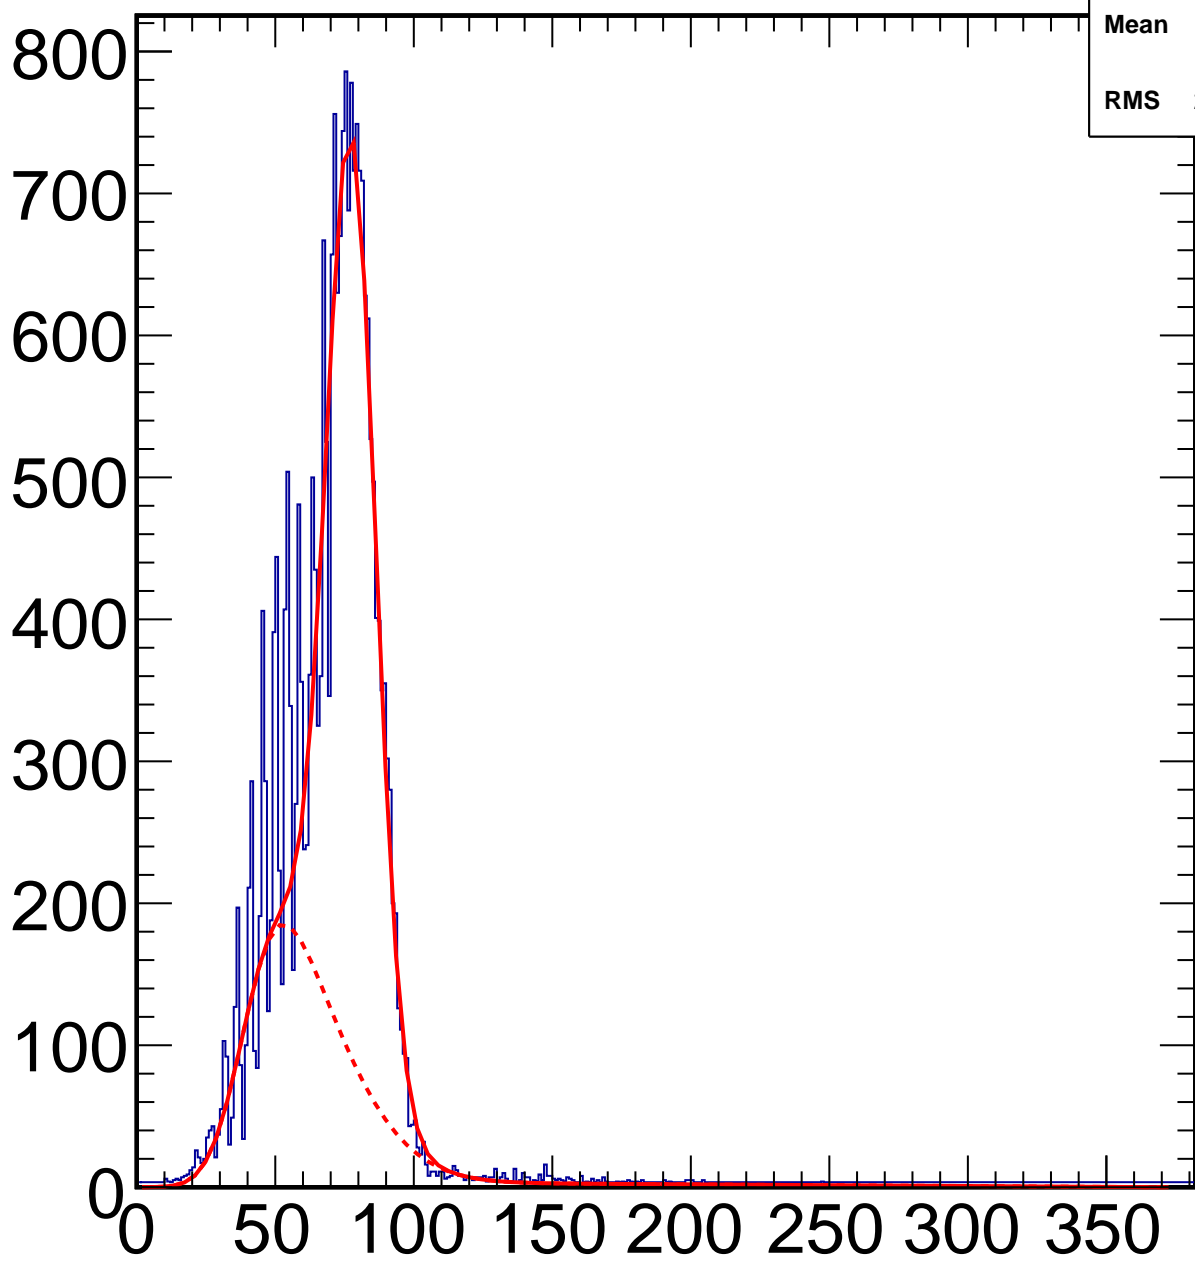

number of entries

Entries	25418
Mean	71.38 ± 0.1385
RMS	22.07 ± 0.09791

Pulseheight / Vcal