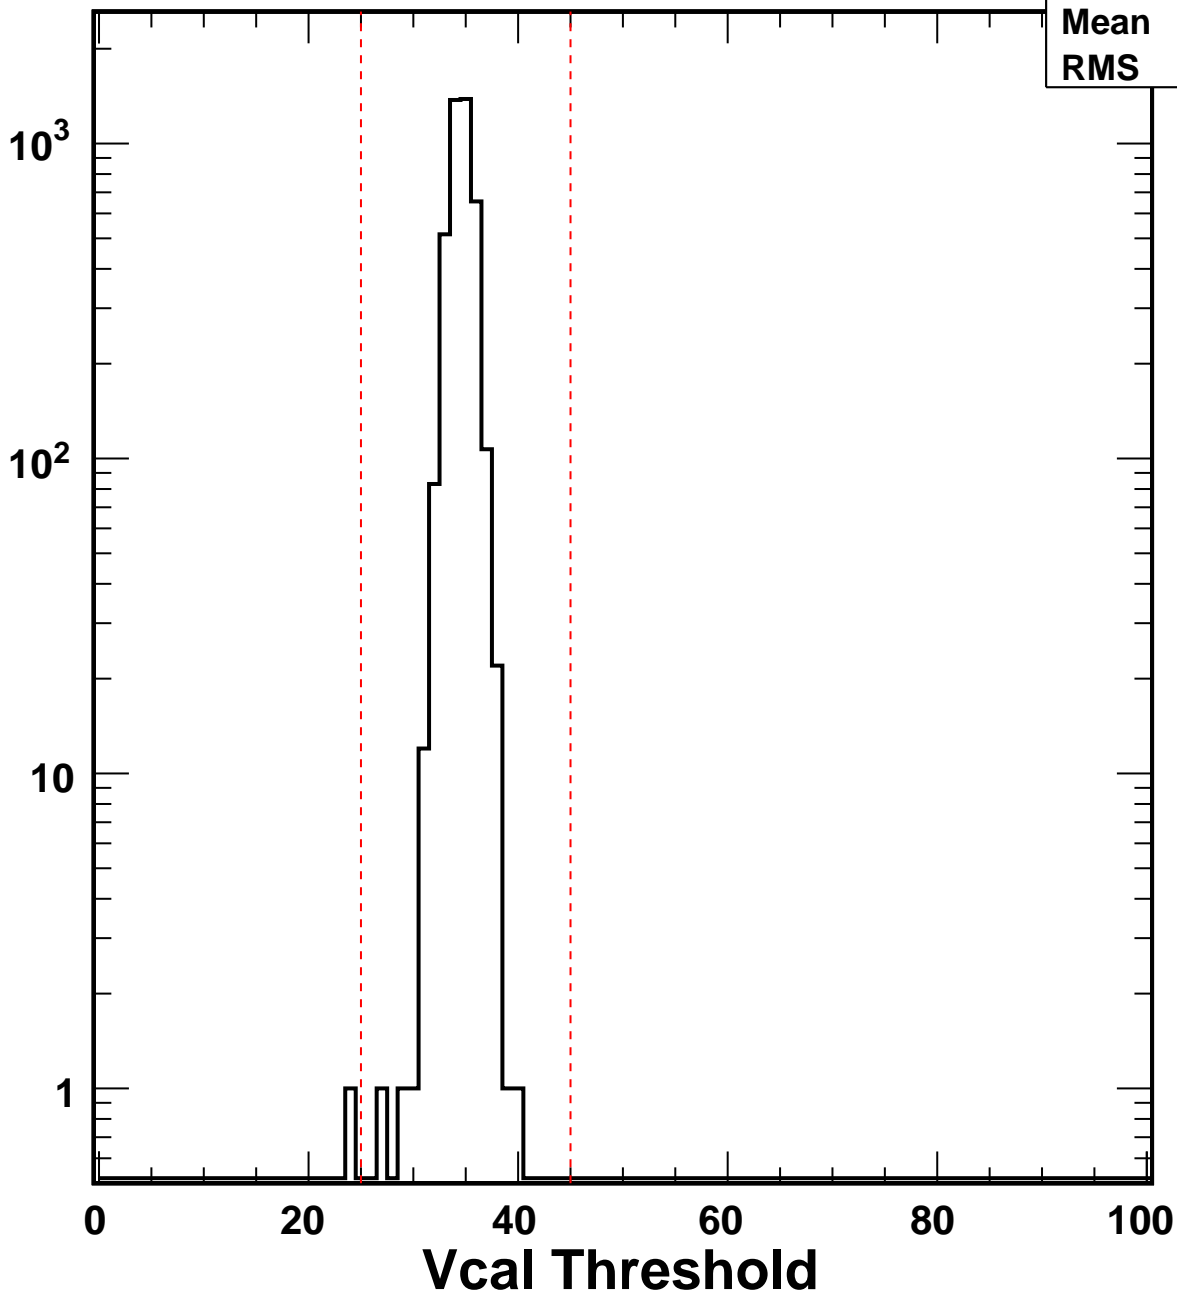

No. of Entries

VcalThresholdTrimmed_1154	
Entries	4160
Mean	34.57
RMS	1.115