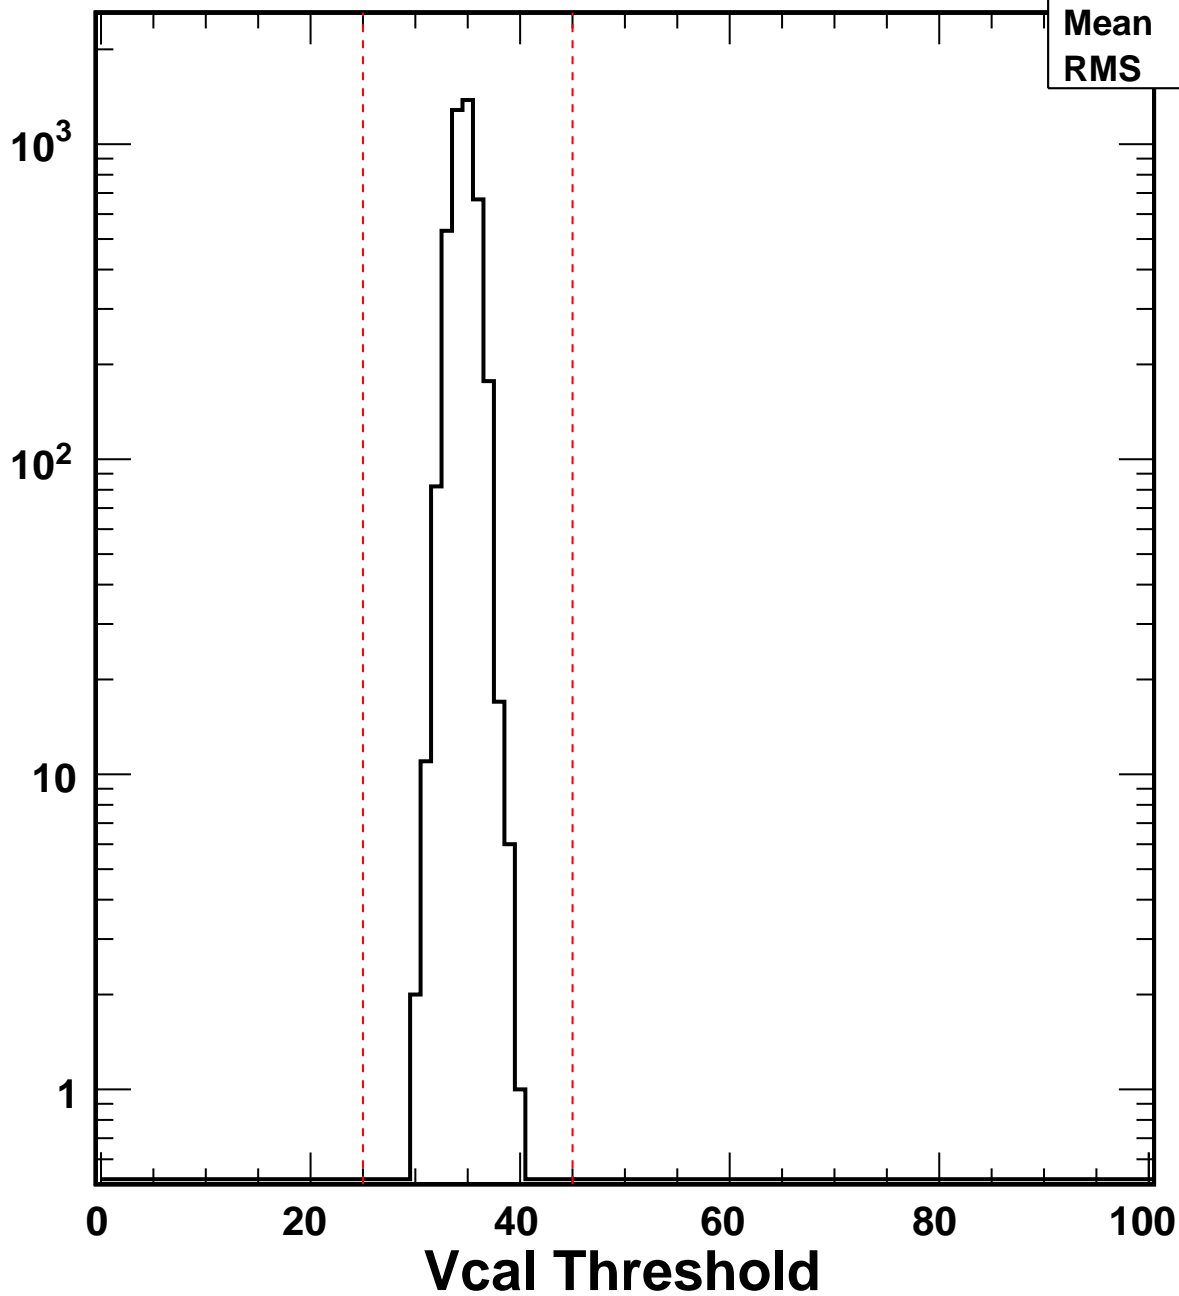

No. of Entries

VcalThresholdTrimmed_846	
Entries	4160
Mean	34.63
RMS	1.144