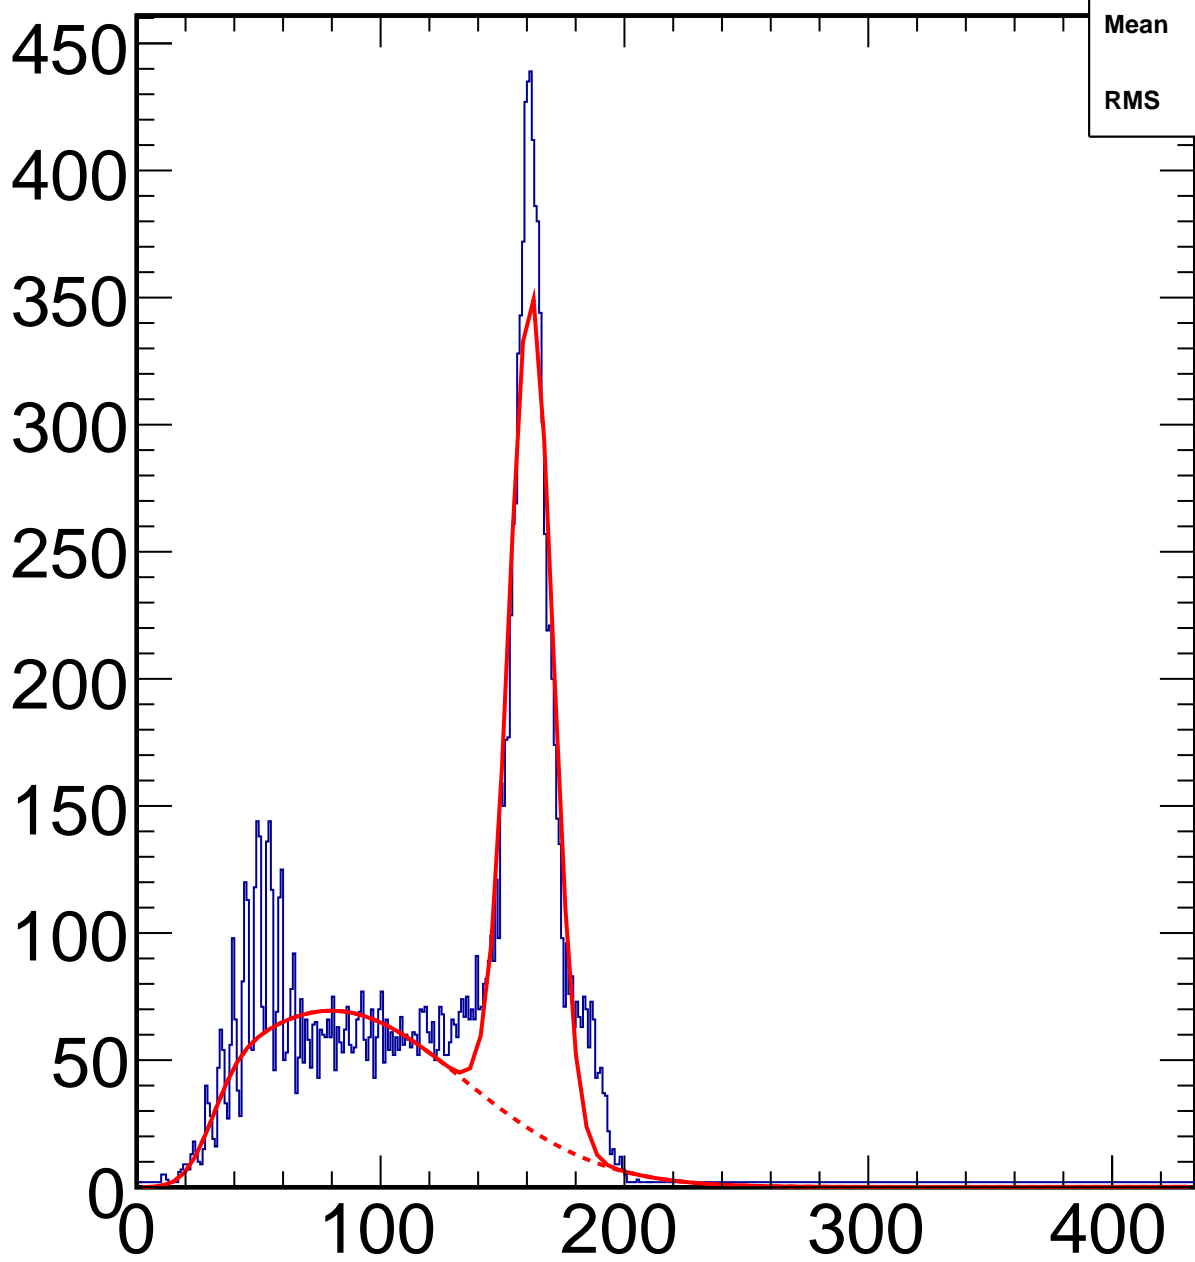

number of entries

Entries	16520
Mean	127.1 ± 0.3651
RMS	46.93 ± 0.2582

Pulseheight / Vcal